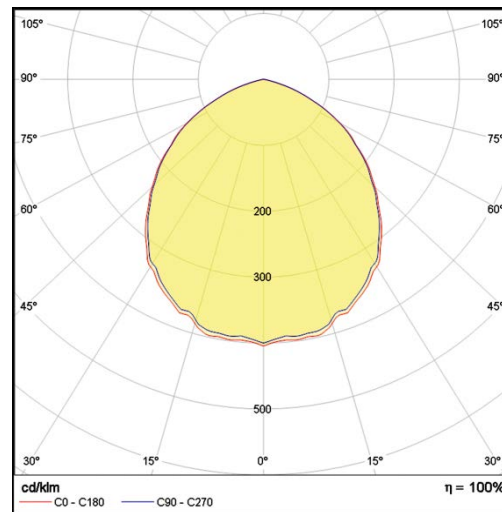

LC Ceiling Style

LP-PVC60X60-144 OM DALI 850

Art. No 511531067

Luminous flux	5060 lm
Luminaire efficiency	130 lm/W
CRI	> 80
Correlated colour temperature	5000 K
Rated power	39 W
LED	Samsung LM561B
Dimmable	YES - to 1%
Input current	0.169 A
Working voltage	AC 220-240 V
Ingress protection code	IP20
Mech. impact protection code	-
Working temperature	-20 to +40°C

Service life	100 000 hours at 80% luminous flux
Housing	Polyvinyl chloride
Diffuser	PMMA
Installation	Surface mounting
Dimensions – LxWxH	674x674x90 mm
Weight	2.3 kg
Mark	CE, RoHS
Origin	EU
Manufacturer	Solar LED Power Ltd.