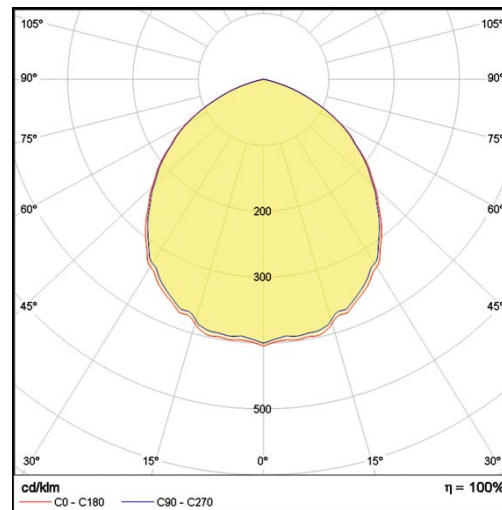

LC Ceiling Style

LP-PVC60X60-144 OM DALI 840

Art. No 511431066

Luminous flux	4800 lm
Luminaire efficiency	123 lm/W
CRI	> 80
Correlated colour temperature	4000 K
Rated power	39 W
LED	Samsung LM561B
Dimmable	YES - to 1%
Input current	0.169 A
Working voltage	AC 220-240 V
Ingress protection code	IP20
Mech. impact protection code	-
Working temperature	-20 to +40°C

Service life	100 000 hours at 80% luminous flux
Housing	Polyvinyl chloride
Diffuser	PMMA
Installation	Surface mounting
Dimensions – LxWxH	674x674x90 mm
Weight	2.3 kg
Mark	CE, RoHS
Origin	EU
Manufacturer	Solar LED Power Ltd.