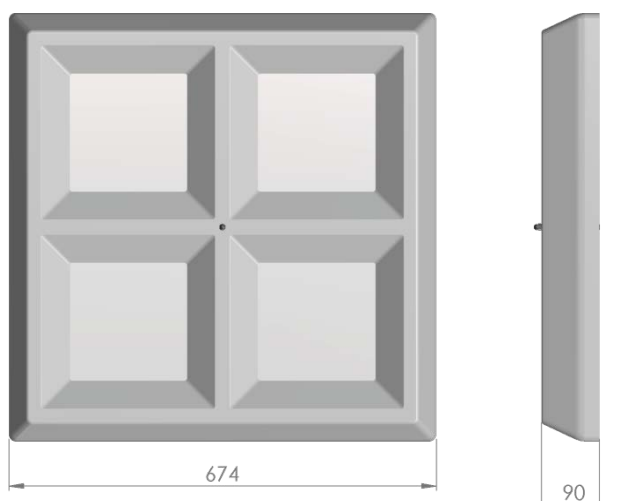

Luminous flux	4800 lm
Luminaire efficiency	123 lm/W
CRI	> 80
Correlated colour temperature	4000 K
Rated power	39 W
LED	Samsung LM561B
Dimmable	YES - to 1%
Input current	0.169 A
Working voltage	AC 220-240 V
Ingress protection code	IP20
Mech. impact protection code	-
Working temperature	-20 to +40°C

Service life	100 000 hours at 80% luminous flux
Housing	Polyvinyl chloride
Diffuser	PMMA
Installation	Surface mounting
Dimensions – LxWxH	674x674x90 mm
Weight	2.3 kg
Mark	CE, RoHS
Origin	EU
Manufacturer	Solar LED Power Ltd.

Dimensional drawing: