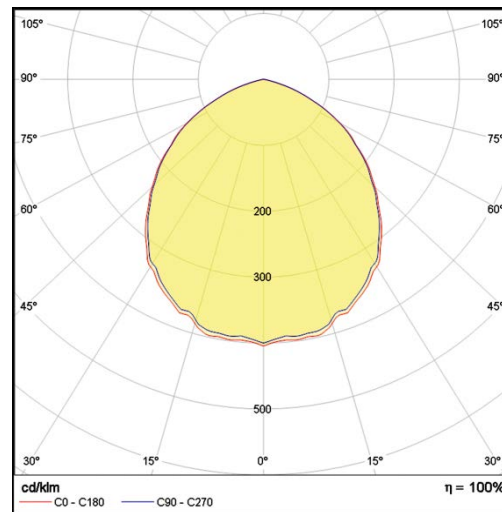

LC Ceiling Style

LP-PVC60X60-144 OM DALI 830

Art. No 511331065

Luminous flux	4540 lm
Luminaire efficiency	117 lm/W
CRI	> 80
Correlated colour temperature	3000 K
Rated power	39 W
LED	Samsung LM561B
Dimmable	YES - to 1%
Input current	0.169 A
Working voltage	AC 220-240 V
Ingress protection code	IP20
Mech. impact protection code	-
Working temperature	-20 to +40°C

Service life	100 000 hours at 80% luminous flux
Housing	Polyvinyl chloride
Diffuser	PMMA
Installation	Surface mounting
Dimensions – LxWxH	674x674x90 mm
Weight	2.3 kg
Mark	CE, RoHS
Origin	EU
Manufacturer	Solar LED Power Ltd.