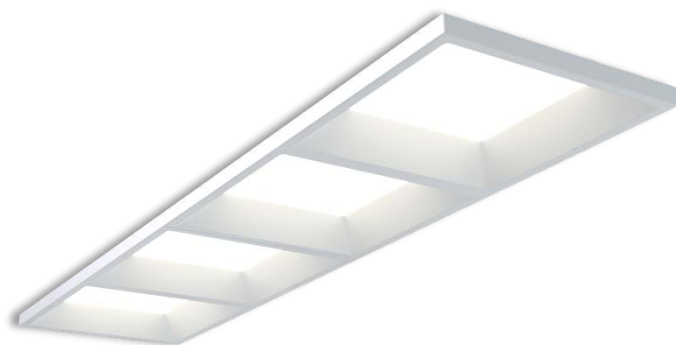

# LC Recessed Style

**LP-PVC30X120-100 850**

Art. No 510511034

|                               |                |
|-------------------------------|----------------|
| Luminous flux                 | 3780 lm        |
| Luminaire efficiency          | 135 lm/W       |
| CRI                           | > 80           |
| Correlated colour temperature | 5000 K         |
| Rated power                   | 28 W           |
| LED                           | Samsung LM561B |
| Dimmable                      | NO             |
| Input current                 | 0.121 A        |
| Working voltage               | AC 220-240 V   |
| Ingress protection code       | IP20           |
| Mech. impact protection code  | -              |
| Working temperature           | -20 to +40°C   |

|                    |  |
|--------------------|--|
| Service life       | 100 000 hours at 80% luminous flux                             |
| Housing            | Polyvinyl chloride   |
| Diffuser           | PMMA   |
| Installation       | Recessed in modular ceilings with visible grid system 300x1200 |
| Dimensions – LxWxH | 1195x295x89 mm   |
| Weight             | 2 kg   |
| Mark               | CE, RoHS   |
| Origin             | EU   |
| Manufacturer       | Solar LED Power Ltd.   |