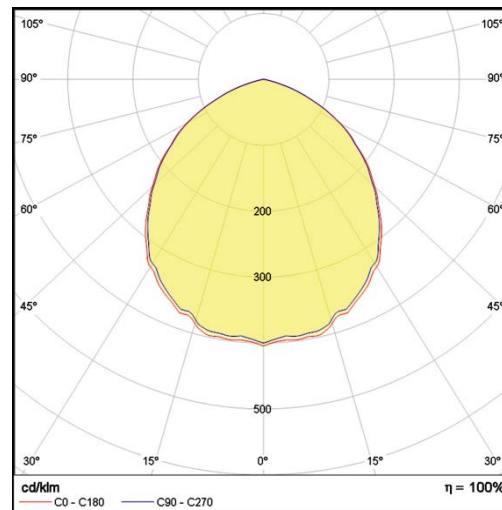

# LC Recessed Style

**LP-PVC30X120-100 850**

Art. No 510511034

|                               |                |
|-------------------------------|----------------|
| Luminous flux                 | 3780 lm        |
| Luminaire efficiency          | 135 lm/W       |
| CRI                           | > 80           |
| Correlated colour temperature | 5000 K         |
| Rated power                   | 28 W           |
| LED                           | Samsung LM561B |
| Dimmable                      | NO             |
| Input current                 | 0.121 A        |
| Working voltage               | AC 220-240 V   |
| Ingress protection code       | IP20           |
| Mech. impact protection code  | -              |
| Working temperature           | -20 to +40°C   |

|                    |  |
|--------------------|--|
| Service life       | 100 000 hours at 80% luminous flux                             |
| Housing            | Polyvinyl chloride   |
| Diffuser           | PMMA   |
| Installation       | Recessed in modular ceilings with visible grid system 300x1200 |
| Dimensions – LxWxH | 1195x295x89 mm   |
| Weight             | 2 kg   |
| Mark               | CE, RoHS   |
| Origin             | EU   |
| Manufacturer       | Solar LED Power Ltd.   |