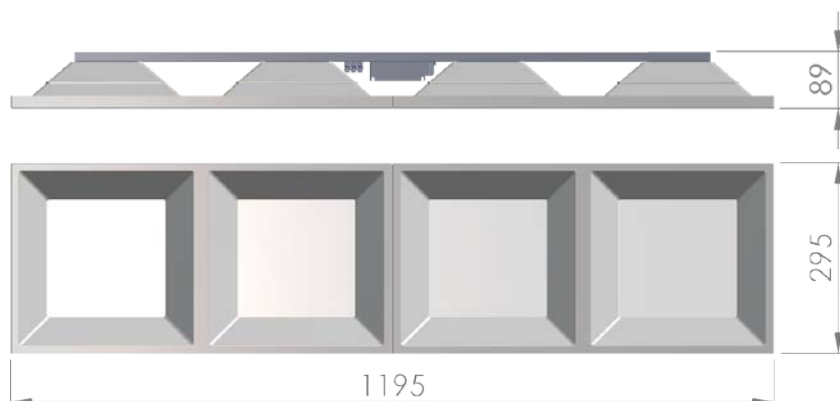

# LC Recessed Style

**LP-PVC30X120-100 850**

Art. No 510511034

|                               |                |
|-------------------------------|----------------|
| Luminous flux                 | 3780 lm        |
| Luminaire efficiency          | 135 lm/W       |
| CRI                           | > 80           |
| Correlated colour temperature | 5000 K         |
| Rated power                   | 28 W           |
| LED                           | Samsung LM561B |
| Dimmable                      | NO             |
| Input current                 | 0.121 A        |
| Working voltage               | AC 220-240 V   |
| Ingress protection code       | IP20           |
| Mech. impact protection code  | -              |
| Working temperature           | -20 to +40°C   |

|                    |  |
|--------------------|--|
| Service life       | 100 000 hours at 80% luminous flux                             |
| Housing            | Polyvinyl chloride   |
| Diffuser           | PMMA   |
| Installation       | Recessed in modular ceilings with visible grid system 300x1200 |
| Dimensions – LxWxH | 1195x295x89 mm   |
| Weight             | 2 kg   |
| Mark               | CE, RoHS   |
| Origin             | EU   |
| Manufacturer       | Solar LED Power Ltd.   |

Dimensional drawing:

Solar LED Power Ltd. is constantly developing and improving its products. The right is reserved to change specifications without prior notification.