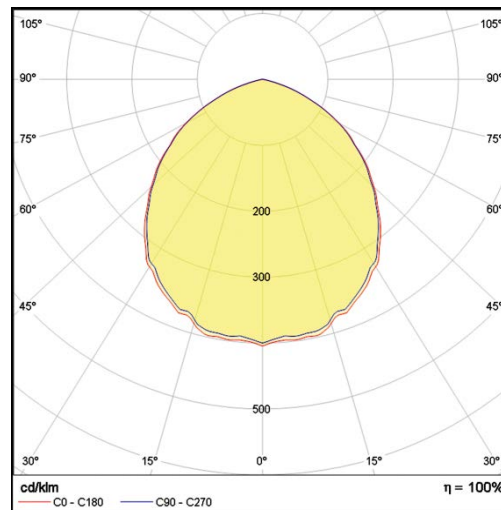

LC Ceiling Style

LP-PVC14-100 DALI 850

Art. No 51153638

Luminous flux	3780 lm
Luminaire efficiency	135 lm/W
CRI	> 80
Correlated colour temperature	5000 K
Rated power	28 W
LED	Samsung LM561B
Dimmable	YES - to 1%
Input current	0.121 A
Working voltage	AC 220-240 V
Ingress protection code	IP20
Mech. impact protection code	-
Working temperature	-20 to +40°C

Service life	100 000 hours at 80% luminous flux
Housing	Polyvinyl chloride
Diffuser	PMMA
Installation	Surface mounting
Dimensions – LxWxH	995x245x60 mm
Weight	-
Mark	CE, RoHS
Origin	EU
Manufacturer	Solar LED Power Ltd.