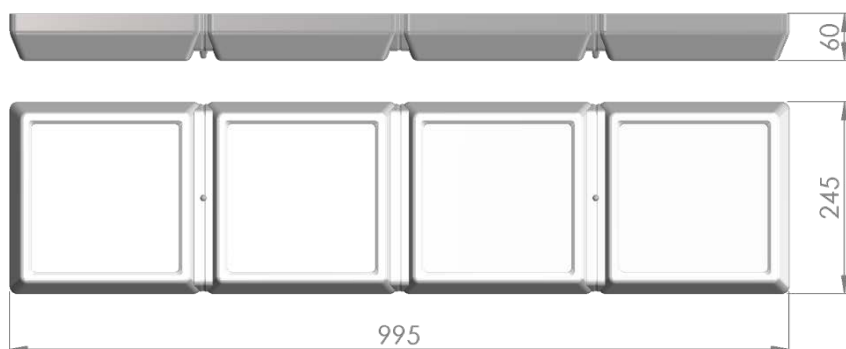

LC Ceiling Style

LP-PVC14-100 DALI 850

Art. No 51153638

Luminous flux	3780 lm
Luminaire efficiency	135 lm/W
CRI	> 80
Correlated colour temperature	5000 K
Rated power	28 W
LED	Samsung LM561B
Dimmable	YES - to 1%
Input current	0.121 A
Working voltage	AC 220-240 V
Ingress protection code	IP20
Mech. impact protection code	-
Working temperature	-20 to +40°C

Service life	100 000 hours at 80% luminous flux
Housing	Polyvinyl chloride
Diffuser	PMMA
Installation	Surface mounting
Dimensions – LxWxH	995x245x60 mm
Weight	-
Mark	CE, RoHS
Origin	EU
Manufacturer	Solar LED Power Ltd.

Dimensional drawing:

Solar LED Power Ltd. is constantly developing and improving its products. The right is reserved to change specifications without prior notification.