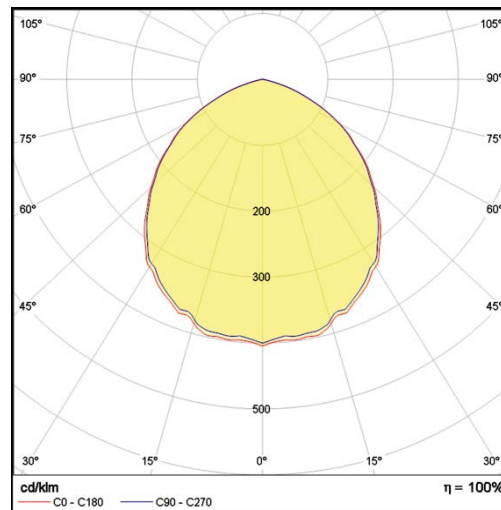

LC Ceiling Style

LP-PVC14-100 DALI 830

Art. No 51133636

Luminous flux	3390 lm
Luminaire efficiency	121 lm/W
CRI	> 80
Correlated colour temperature	3000 K
Rated power	28 W
LED	Samsung LM561B
Dimmable	YES - to 1%
Input current	0.121 A
Working voltage	AC 220-240 V
Ingress protection code	IP20
Mech. impact protection code	-
Working temperature	-20 to +40°C

Service life	100 000 hours at 80% luminous flux
Housing	Polyvinyl chloride
Diffuser	PMMA
Installation	Surface mounting
Dimensions – LxWxH	995x245x60 mm
Weight	-
Mark	CE, RoHS
Origin	EU
Manufacturer	Solar LED Power Ltd.