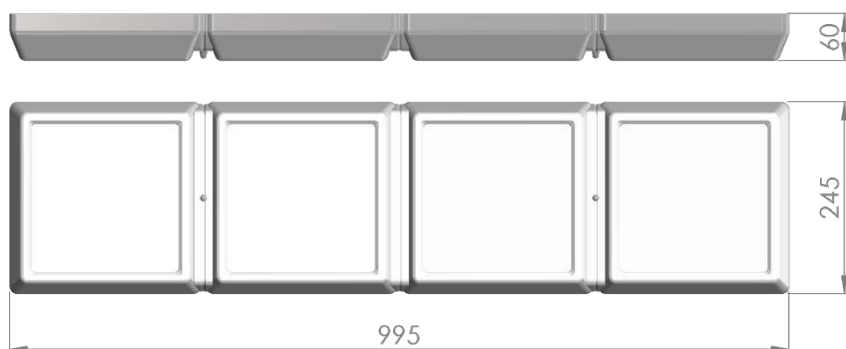

LC Ceiling Style

LP-PVC14-100 DALI 830

Art. No 51133636

Luminous flux	3390 lm
Luminaire efficiency	121 lm/W
CRI	> 80
Correlated colour temperature	3000 K
Rated power	28 W
LED	Samsung LM561B
Dimmable	YES - to 1%
Input current	0.121 A
Working voltage	AC 220-240 V
Ingress protection code	IP20
Mech. impact protection code	-
Working temperature	-20 to +40°C

Service life	100 000 hours at 80% luminous flux
Housing	Polyvinyl chloride
Diffuser	PMMA
Installation	Surface mounting
Dimensions – LxWxH	995x245x60 mm
Weight	-
Mark	CE, RoHS
Origin	EU
Manufacturer	Solar LED Power Ltd.

Dimensional drawing:

Solar LED Power Ltd. is constantly developing and improving its products. The right is reserved to change specifications without prior notification.