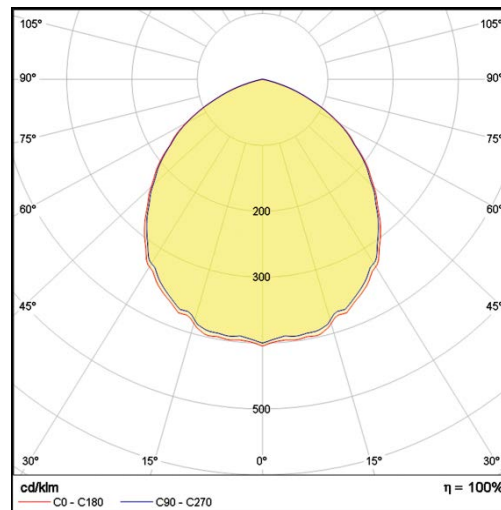

LC Ceiling Style

LP-PVC13-108 DALI 850

Art. No 51153629

Luminous flux	3900 lm
Luminaire efficiency	130 lm/W
CRI	> 80
Correlated colour temperature	5000 K
Rated power	30 W
LED	Samsung LM561B
Dimmable	YES - to 1%
Input current	0.13 A
Working voltage	AC 220-240 V
Ingress protection code	IP20
Mech. impact protection code	-
Working temperature	-20 to +40°C

Service life	100 000 hours at 80% luminous flux
Housing	Polyvinyl chloride
Diffuser	PMMA
Installation	Surface mounting
Dimensions – LxWxH	745x245x60 mm
Weight	-
Mark	CE, RoHS
Origin	EU
Manufacturer	Solar LED Power Ltd.