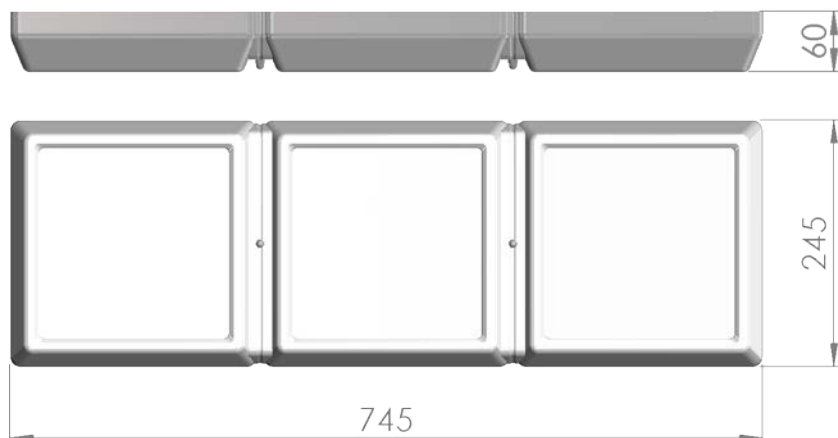

LC Ceiling Style

LP-PVC13-108 DALI 850

Art. No 51153629

Luminous flux	3900 lm
Luminaire efficiency	130 lm/W
CRI	> 80
Correlated colour temperature	5000 K
Rated power	30 W
LED	Samsung LM561B
Dimmable	YES - to 1%
Input current	0.13 A
Working voltage	AC 220-240 V
Ingress protection code	IP20
Mech. impact protection code	-
Working temperature	-20 to +40°C

Service life	100 000 hours at 80% luminous flux
Housing	Polyvinyl chloride
Diffuser	PMMA
Installation	Surface mounting
Dimensions – LxWxH	745x245x60 mm
Weight	-
Mark	CE, RoHS
Origin	EU
Manufacturer	Solar LED Power Ltd.

Dimensional drawing:

Solar LED Power Ltd. is constantly developing and improving its products. The right is reserved to change specifications without prior notification.