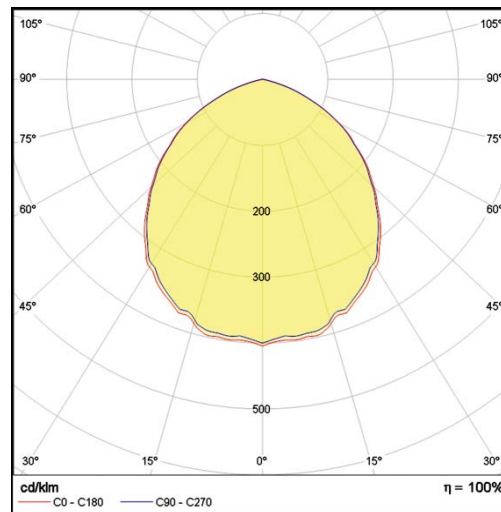

LC Ceiling Style

LP-PVC13-108 DALI 830

Art. No 51133627

Luminous flux	3500 lm
Luminaire efficiency	117 lm/W
CRI	> 80
Correlated colour temperature	3000 K
Rated power	30 W
LED	Samsung LM561B
Dimmable	YES - to 1%
Input current	0.13 A
Working voltage	AC 220-240 V
Ingress protection code	IP20
Mech. impact protection code	-
Working temperature	-20 to +40°C

Service life	100 000 hours at 80% luminous flux
Housing	Polyvinyl chloride
Diffuser	PMMA
Installation	Surface mounting
Dimensions – LxWxH	745x245x60 mm
Weight	-
Mark	CE, RoHS
Origin	EU
Manufacturer	Solar LED Power Ltd.