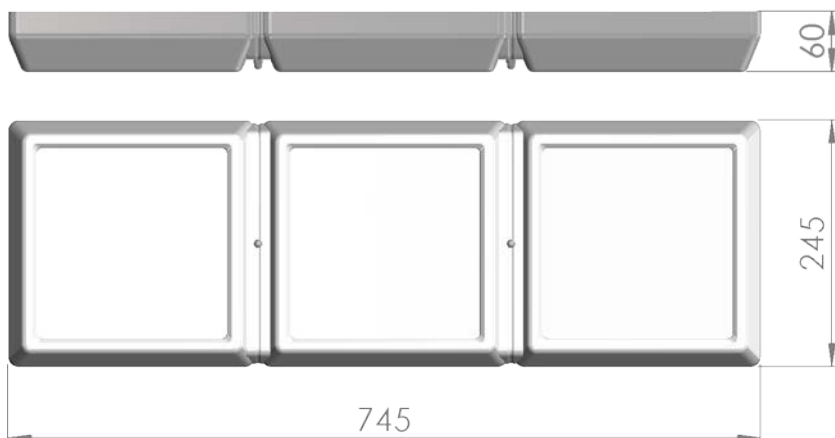

LC Ceiling Style

LP-PVC13-108 DALI 830

Art. No 51133627

Luminous flux	3500 lm
Luminaire efficiency	117 lm/W
CRI	> 80
Correlated colour temperature	3000 K
Rated power	30 W
LED	Samsung LM561B
Dimmable	YES - to 1%
Input current	0.13 A
Working voltage	AC 220-240 V
Ingress protection code	IP20
Mech. impact protection code	-
Working temperature	-20 to +40°C

Service life	100 000 hours at 80% luminous flux
Housing	Polyvinyl chloride
Diffuser	PMMA
Installation	Surface mounting
Dimensions – LxWxH	745x245x60 mm
Weight	-
Mark	CE, RoHS
Origin	EU
Manufacturer	Solar LED Power Ltd.

Dimensional drawing:

Solar LED Power Ltd. is constantly developing and improving its products. The right is reserved to change specifications without prior notification.