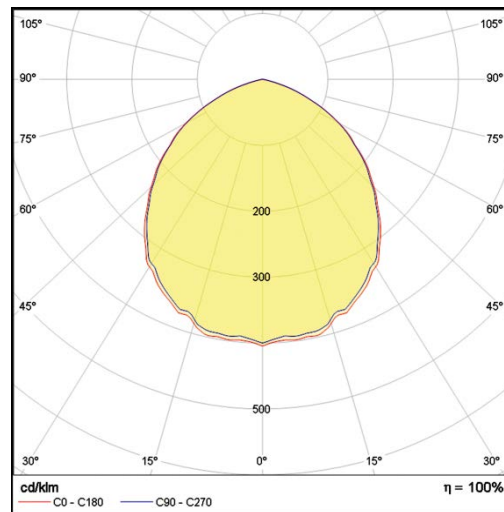

LC Ceiling Style

LP-PVC12-72 DALI 850

Art. No 51153611

Luminous flux	2320 lm
Luminaire efficiency	130 lm/W
CRI	> 80
Correlated colour temperature	5000 K
Rated power	18 W
LED	Samsung LM561B
Dimmable	YES - to 1%
Input current	0.078 A
Working voltage	AC 220-240 V
Ingress protection code	IP20
Mech. impact protection code	-
Working temperature	-20 to +40°C

Service life	100 000 hours at 80% luminous flux
Housing	Polyvinyl chloride
Diffuser	PMMA
Installation	Surface mounting
Dimensions – LxWxH	495x245x60 mm
Weight	-
Mark	CE, RoHS
Origin	EU
Manufacturer	Solar LED Power Ltd.