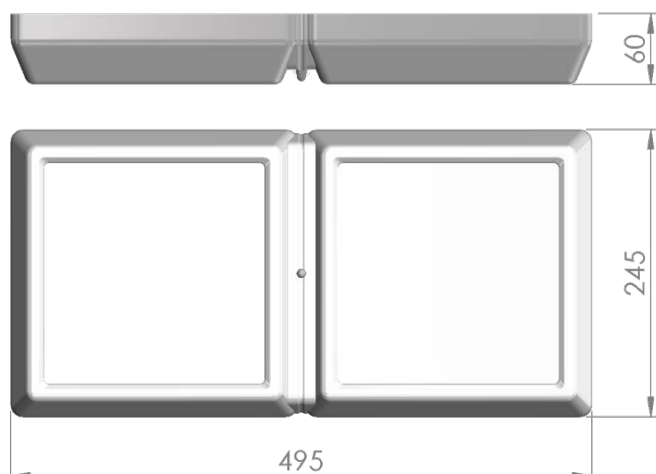

LC Ceiling Style

LP-PVC12-72 DALI 850

Art. No 51153611

Luminous flux	2320 lm
Luminaire efficiency	130 lm/W
CRI	> 80
Correlated colour temperature	5000 K
Rated power	18 W
LED	Samsung LM561B
Dimmable	YES - to 1%
Input current	0.078 A
Working voltage	AC 220-240 V
Ingress protection code	IP20
Mech. impact protection code	-
Working temperature	-20 to +40°C

Service life	100 000 hours at 80% luminous flux
Housing	Polyvinyl chloride
Diffuser	PMMA
Installation	Surface mounting
Dimensions – LxWxH	495x245x60 mm
Weight	-
Mark	CE, RoHS
Origin	EU
Manufacturer	Solar LED Power Ltd.

Dimensional drawing:

Solar LED Power Ltd. is constantly developing and improving its products. The right is reserved to change specifications without prior notification.