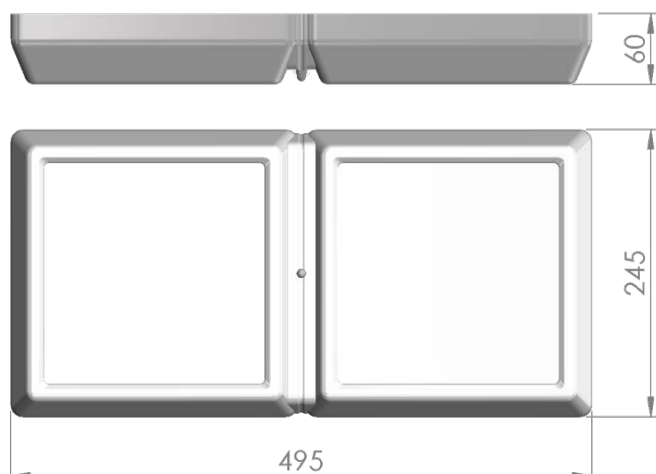

LC Ceiling Style

LP-PVC12-72 DALI 830

Art. No 51133609

Luminous flux	2080 lm
Luminaire efficiency	117 lm/W
CRI	> 80
Correlated colour temperature	3000 K
Rated power	18 W
LED	Samsung LM561B
Dimmable	YES - to 1%
Input current	0.078 A
Working voltage	AC 220-240 V
Ingress protection code	IP20
Mech. impact protection code	-
Working temperature	-20 to +40°C

Service life	100 000 hours at 80% luminous flux
Housing	Polyvinyl chloride
Diffuser	PMMA
Installation	Surface mounting
Dimensions – LxWxH	495x245x60 mm
Weight	-
Mark	CE, RoHS
Origin	EU
Manufacturer	Solar LED Power Ltd.

Dimensional drawing:

Solar LED Power Ltd. is constantly developing and improving its products. The right is reserved to change specifications without prior notification.