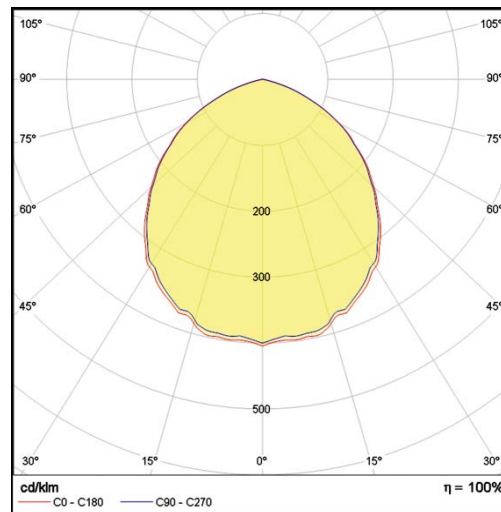

LC Ceiling Style

LP-PVC12-72 DALI 830

Art. No 51133609

Luminous flux	2080 lm
Luminaire efficiency	117 lm/W
CRI	> 80
Correlated colour temperature	3000 K
Rated power	18 W
LED	Samsung LM561B
Dimmable	YES - to 1%
Input current	0.078 A
Working voltage	AC 220-240 V
Ingress protection code	IP20
Mech. impact protection code	-
Working temperature	-20 to +40°C

Service life	100 000 hours at 80% luminous flux
Housing	Polyvinyl chloride
Diffuser	PMMA
Installation	Surface mounting
Dimensions – LxWxH	495x245x60 mm
Weight	-
Mark	CE, RoHS
Origin	EU
Manufacturer	Solar LED Power Ltd.