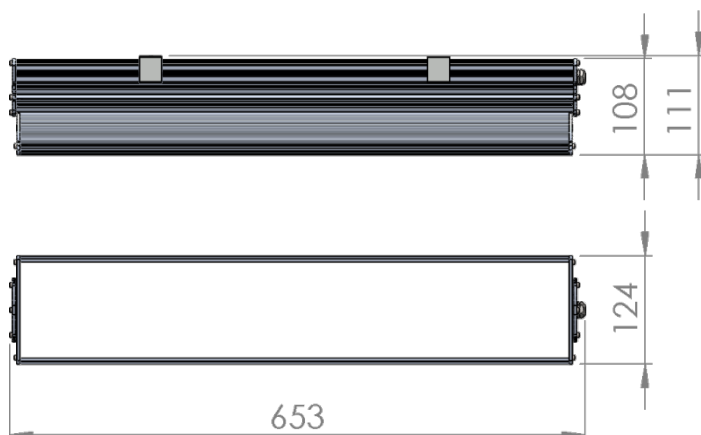

## LP-L5-P60-96 IG DALI 830

Art. No 553331323

Luminous flux	3360 lm
Luminaire efficiency	112 lm/W
CRI	> 80
Correlated colour temperature	3000 K
Rated power	30 W
LED	Samsung LM561B
Dimmable	YES - to 1%
Input current	0.13 A
Working voltage	AC 220-240 V
Ingress protection code	IP33
Mech. impact protection code	-
Working temperature	-30 to +40°C

Service life	100 000 hours at 80% luminous flux
Housing	Aluminium
Diffuser	PMMA
Installation	Surface mounting or suspended on wire/chain
Dimensions – LxWxH	653x124x111 mm
Weight	-
Mark	CE, RoHS
Origin	EU
Manufacturer	Solar LED Power Ltd.

Dimensional drawing:

Solar LED Power Ltd. is constantly developing and improving its products. The right is reserved to change specifications without prior notification.