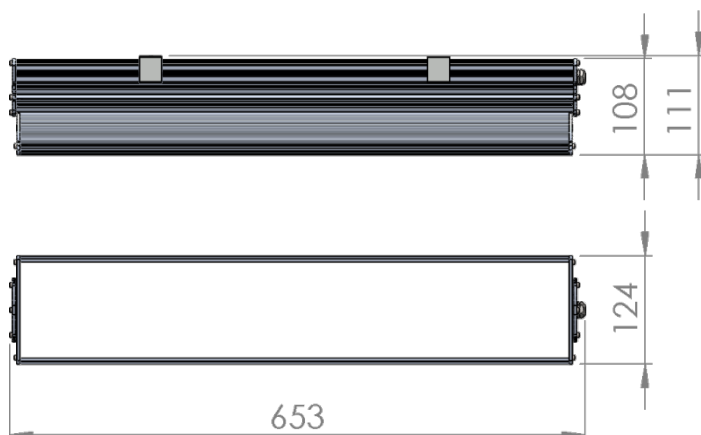

# L5 Linear Igor Style

**LP-L5-P60-96 IG 850**

Art. No 553511322

Luminous flux	3720 lm
Luminaire efficiency	124 lm/W
CRI	> 80
Correlated colour temperature	5000 K
Rated power	30 W
LED	Samsung LM561B
Dimmable	NO
Input current	0.13 A
Working voltage	AC 220-240 V
Ingress protection code	IP33
Mech. impact protection code	-
Working temperature	-30 to +40°C

Service life	100 000 hours at 80% luminous flux
Housing	Aluminium
Diffuser	PMMA
Installation	Surface mounting or suspended on wire/chain
Dimensions – LxWxH	653x124x111 mm
Weight	-
Mark	CE, RoHS
Origin	EU
Manufacturer	Solar LED Power Ltd.

Dimensional drawing:

Solar LED Power Ltd. is constantly developing and improving its products. The right is reserved to change specifications without prior notification.