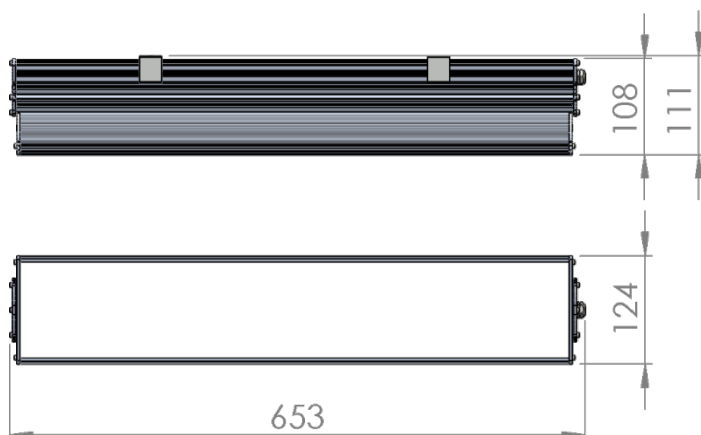

L5 Linear Igor Style

LP-L5-P60-96 IG 830

Art. No 553311320

Luminous flux	3360 lm
Luminaire efficiency	112 lm/W
CRI	> 80
Correlated colour temperature	3000 K
Rated power	30 W
LED	Samsung LM561B
Dimmable	NO
Input current	0.13 A
Working voltage	AC 220-240 V
Ingress protection code	IP33
Mech. impact protection code	-
Working temperature	-30 to +40°C

Service life	100 000 hours at 80% luminous flux
Housing	Aluminium
Diffuser	PMMA
Installation	Surface mounting or suspended on wire/chain
Dimensions – LxWxH	653x124x111 mm
Weight	-
Mark	CE, RoHS
Origin	EU
Manufacturer	Solar LED Power Ltd.

Dimensional drawing:

Solar LED Power Ltd. is constantly developing and improving its products. The right is reserved to change specifications without prior notification.