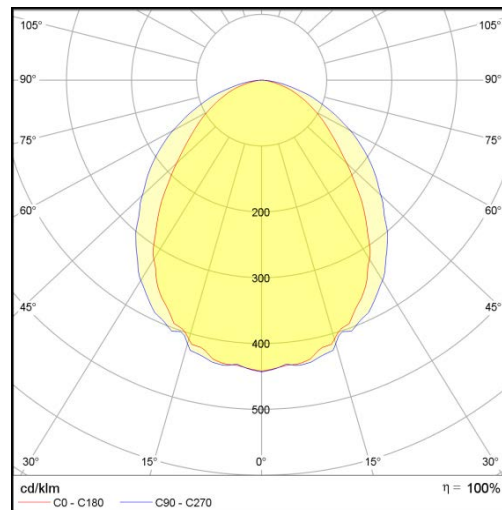

L5 Linear Style

LP-L5-P60-96 DALI 850

Art. No 552531235

Luminous flux	3720 lm
Luminaire efficiency	124 lm/W
CRI	> 80
Correlated colour temperature	5000 K
Rated power	30 W
LED	Samsung LM561B
Dimmable	YES - to 1%
Input current	0.13 A
Working voltage	AC 220-240 V
Ingress protection code	IP20
Mech. impact protection code	-
Working temperature	-30 to +40°C

Service life	100 000 hours at 80% luminous flux
Housing	Aluminium
Diffuser	PMMA
Installation	Surface mounting or suspended on wire/chain
Dimensions – LxWxH	633x124x93 mm
Weight	-
Mark	CE, RoHS
Origin	EU
Manufacturer	Solar LED Power Ltd.