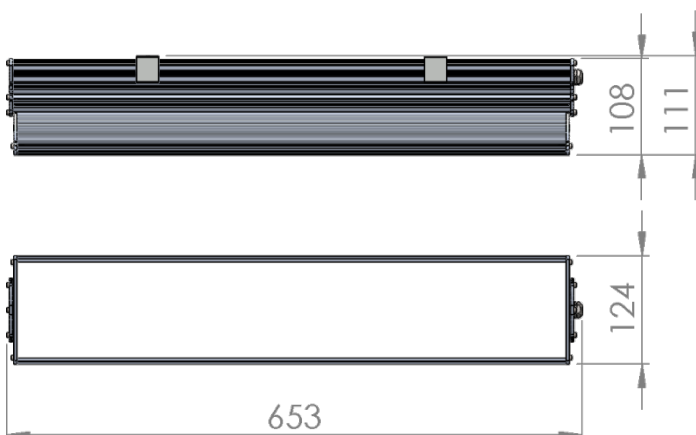

L5 Linear Igor Style

LP-L5-P60-72 IG PWM 850

Art. No 553541319

Luminous flux	2480 lm
Luminaire efficiency	124 lm/W
CRI	> 80
Correlated colour temperature	5000 K
Rated power	20 W
LED	Samsung LM561B
Dimmable	YES - to 10%
Input current	0.086 A
Working voltage	AC 220-240 V
Ingress protection code	IP33
Mech. impact protection code	-
Working temperature	-30 to +40°C

Service life	100 000 hours at 80% luminous flux
Housing	Aluminium
Diffuser	PMMA
Installation	Surface mounting or suspended on wire/chain
Dimensions – LxWxH	653x124x111 mm
Weight	-
Mark	CE, RoHS
Origin	EU
Manufacturer	Solar LED Power Ltd.

Dimensional drawing:

Solar LED Power Ltd. is constantly developing and improving its products. The right is reserved to change specifications without prior notification.