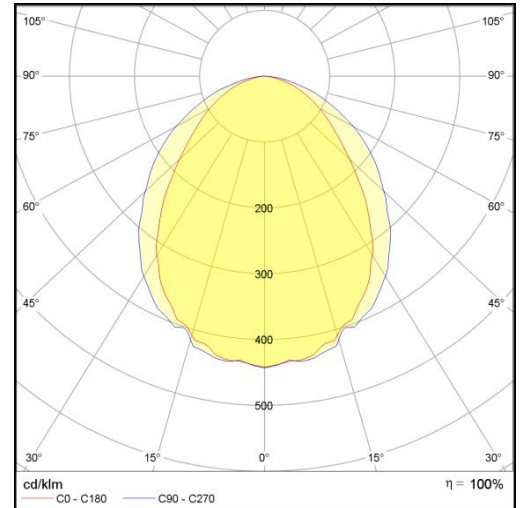

L5 Linear Igor Style

LP-L5-P60-72 IG PWM 850

Art. No 553541319

Luminous flux	2480 lm
Luminaire efficiency	124 lm/W
CRI	> 80
Correlated colour temperature	5000 K
Rated power	20 W
LED	Samsung LM561B
Dimmable	YES - to 10%
Input current	0.086 A
Working voltage	AC 220-240 V
Ingress protection code	IP33
Mech. impact protection code	-
Working temperature	-30 to +40°C

Service life	100 000 hours at 80% luminous flux
Housing	Aluminium
Diffuser	PMMA
Installation	Surface mounting or suspended on wire/chain
Dimensions – LxWxH	653x124x111 mm
Weight	-
Mark	CE, RoHS
Origin	EU
Manufacturer	Solar LED Power Ltd.