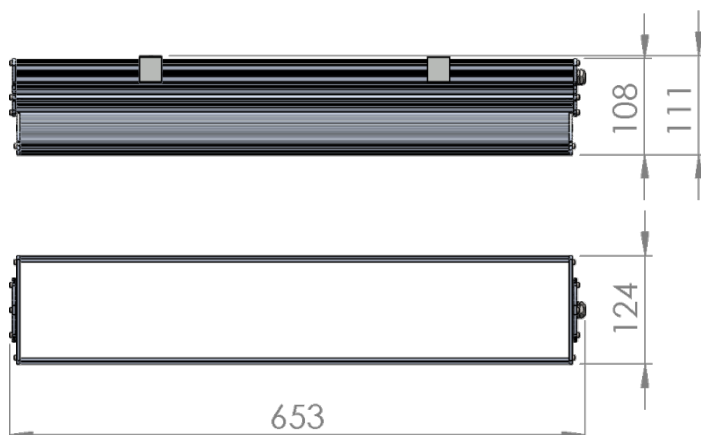

# L5 Linear Igor Style

**LP-L5-P60-72 IG PWM 830**

Art. No 553341317

Luminous flux	2240 lm
Luminaire efficiency	112 lm/W
CRI	> 80
Correlated colour temperature	3000 K
Rated power	20 W
LED	Samsung LM561B
Dimmable	YES - to 10%
Input current	0.086 A
Working voltage	AC 220-240 V
Ingress protection code	IP33
Mech. impact protection code	-
Working temperature	-30 to +40°C

Service life	100 000 hours at 80% luminous flux
Housing	Aluminium
Diffuser	PMMA
Installation	Surface mounting or suspended on wire/chain
Dimensions – LxWxH	653x124x111 mm
Weight	-
Mark	CE, RoHS
Origin	EU
Manufacturer	Solar LED Power Ltd.

Dimensional drawing:

Solar LED Power Ltd. is constantly developing and improving its products. The right is reserved to change specifications without prior notification.