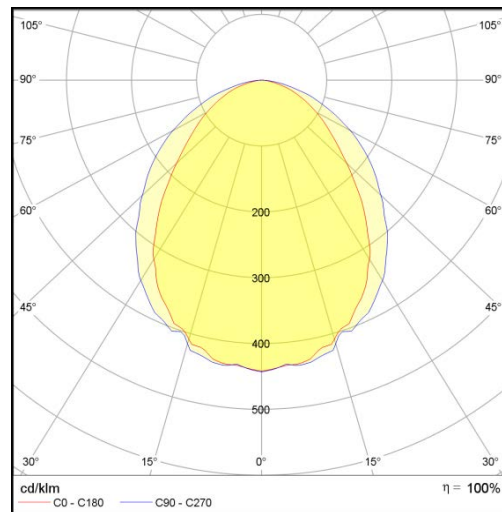

# L5 Linear Igor Style

**LP-L5-P60-72 IG PWM 830**

Art. No 553341317

Luminous flux	2240 lm
Luminaire efficiency	112 lm/W
CRI	> 80
Correlated colour temperature	3000 K
Rated power	20 W
LED	Samsung LM561B
Dimmable	YES - to 10%
Input current	0.086 A
Working voltage	AC 220-240 V
Ingress protection code	IP33
Mech. impact protection code	-
Working temperature	-30 to +40°C

Service life	100 000 hours at 80% luminous flux
Housing	Aluminium
Diffuser	PMMA
Installation	Surface mounting or suspended on wire/chain
Dimensions – LxWxH	653x124x111 mm
Weight	-
Mark	CE, RoHS
Origin	EU
Manufacturer	Solar LED Power Ltd.