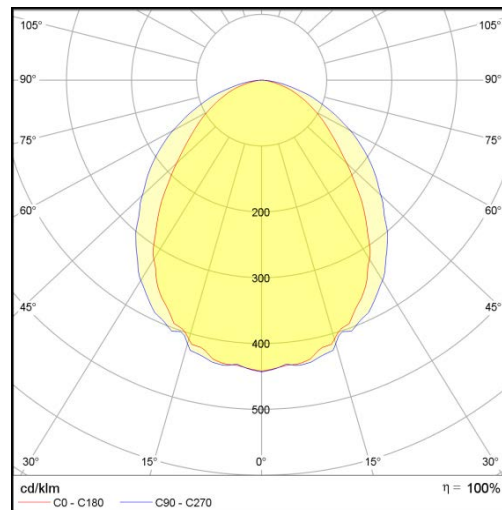

# L5 Linear Igor Style

## LP-L5-P60-72 IG DALI 850

Art. No 553531316

Luminous flux	2480 lm
Luminaire efficiency	124 lm/W
CRI	> 80
Correlated colour temperature	5000 K
Rated power	20 W
LED	Samsung LM561B
Dimmable	YES - to 1%
Input current	0.086 A
Working voltage	AC 220-240 V
Ingress protection code	IP33
Mech. impact protection code	-
Working temperature	-30 to +40°C

Service life	100 000 hours at 80% luminous flux
Housing	Aluminium
Diffuser	PMMA
Installation	Surface mounting or suspended on wire/chain
Dimensions – LxWxH	653x124x111 mm
Weight	-
Mark	CE, RoHS
Origin	EU
Manufacturer	Solar LED Power Ltd.