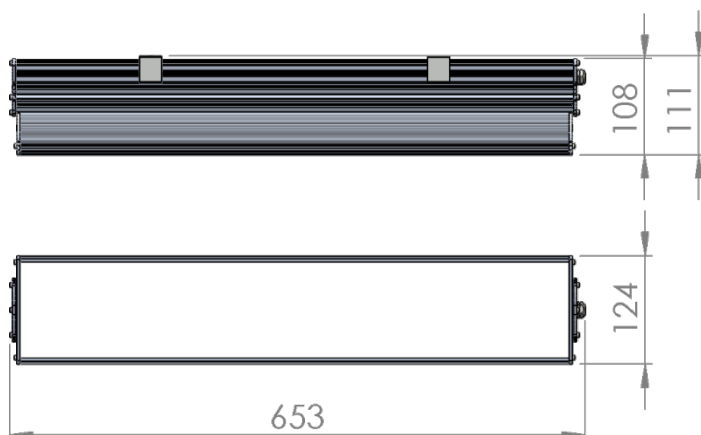

## LP-L5-P60-72 IG DALI 850

Art. No 553531316

Luminous flux	2480 lm
Luminaire efficiency	124 lm/W
CRI	> 80
Correlated colour temperature	5000 K
Rated power	20 W
LED	Samsung LM561B
Dimmable	YES - to 1%
Input current	0.086 A
Working voltage	AC 220-240 V
Ingress protection code	IP33
Mech. impact protection code	-
Working temperature	-30 to +40°C

Service life	100 000 hours at 80% luminous flux
Housing	Aluminium
Diffuser	PMMA
Installation	Surface mounting or suspended on wire/chain
Dimensions – LxWxH	653x124x111 mm
Weight	-
Mark	CE, RoHS
Origin	EU
Manufacturer	Solar LED Power Ltd.

Dimensional drawing:

Solar LED Power Ltd. is constantly developing and improving its products. The right is reserved to change specifications without prior notification.