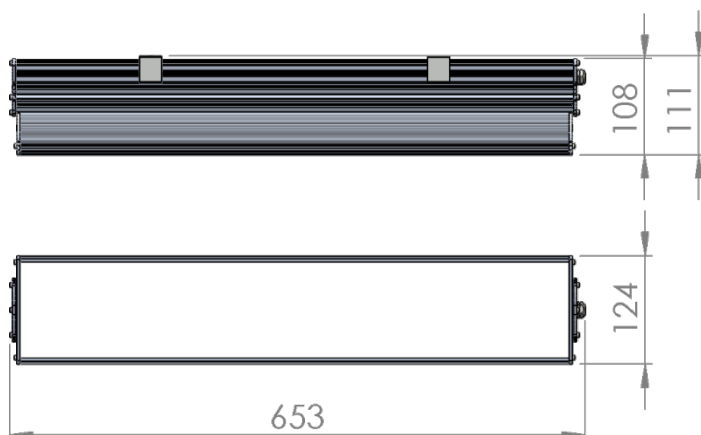

L5 Linear Igor Style

LP-L5-P60-72 IG DALI 830

Art. No 553331314

Luminous flux	2240 lm
Luminaire efficiency	112 lm/W
CRI	> 80
Correlated colour temperature	3000 K
Rated power	20 W
LED	Samsung LM561B
Dimmable	YES - to 1%
Input current	0.086 A
Working voltage	AC 220-240 V
Ingress protection code	IP33
Mech. impact protection code	-
Working temperature	-30 to +40°C

Service life	100 000 hours at 80% luminous flux
Housing	Aluminium
Diffuser	PMMA
Installation	Surface mounting or suspended on wire/chain
Dimensions – LxWxH	653x124x111 mm
Weight	-
Mark	CE, RoHS
Origin	EU
Manufacturer	Solar LED Power Ltd.

Dimensional drawing:

Solar LED Power Ltd. is constantly developing and improving its products. The right is reserved to change specifications without prior notification.