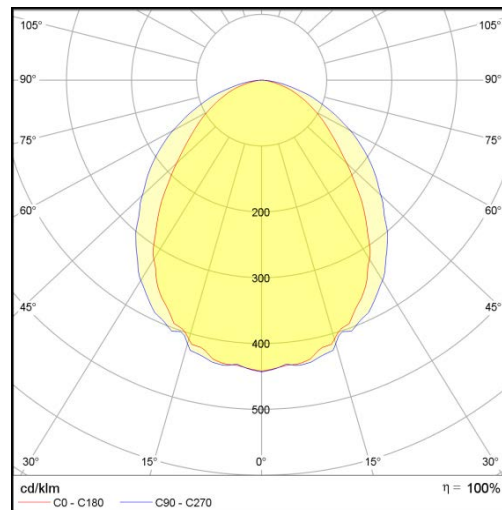

L5 Linear Igor Style

LP-L5-P60-72 IG DALI 830

Art. No 553331314

Luminous flux	2240 lm
Luminaire efficiency	112 lm/W
CRI	> 80
Correlated colour temperature	3000 K
Rated power	20 W
LED	Samsung LM561B
Dimmable	YES - to 1%
Input current	0.086 A
Working voltage	AC 220-240 V
Ingress protection code	IP33
Mech. impact protection code	-
Working temperature	-30 to +40°C

Service life	100 000 hours at 80% luminous flux
Housing	Aluminium
Diffuser	PMMA
Installation	Surface mounting or suspended on wire/chain
Dimensions – LxWxH	653x124x111 mm
Weight	-
Mark	CE, RoHS
Origin	EU
Manufacturer	Solar LED Power Ltd.