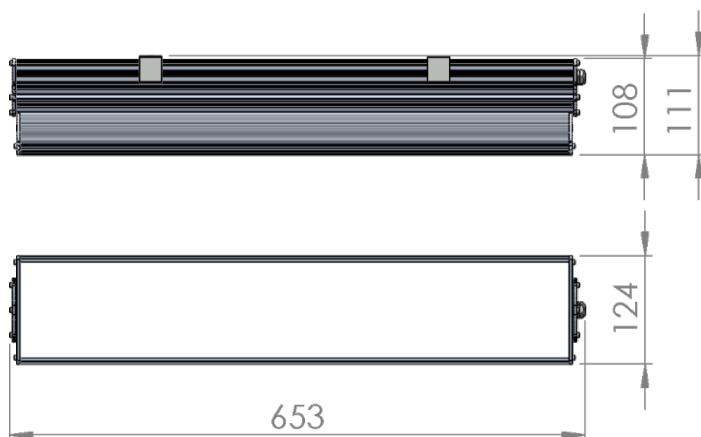

# L5 Linear Igor Style

**LP-L5-P60-72 IG 850**

Art. No 553511313

|                               |                |
|-------------------------------|----------------|
| Luminous flux                 | 2480 lm        |
| Luminaire efficiency          | 124 lm/W       |
| CRI                           | > 80           |
| Correlated colour temperature | 5000 K         |
| Rated power                   | 20 W           |
| LED                           | Samsung LM561B |
| Dimmable                      | NO             |
| Input current                 | 0.086 A        |
| Working voltage               | AC 220-240 V   |
| Ingress protection code       | IP33           |
| Mech. impact protection code  | -              |
| Working temperature           | -30 to +40°C   |

|                    |   |
|--------------------|---|
| Service life       | 100 000 hours at 80% luminous flux          |
| Housing            | Aluminium                                   |
| Diffuser           | PMMA  |
| Installation       | Surface mounting or suspended on wire/chain |
| Dimensions – LxWxH | 653x124x111 mm                              |
| Weight             | -   |
| Mark               | CE, RoHS                                    |
| Origin             | EU  |
| Manufacturer       | Solar LED Power Ltd.                        |

Dimensional drawing:

Solar LED Power Ltd. is constantly developing and improving its products. The right is reserved to change specifications without prior notification.