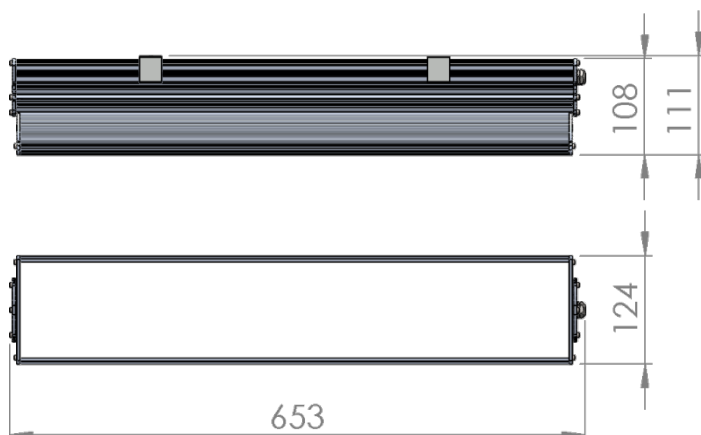

# L5 Linear Igor Style

**LP-L5-P60-72 IG 830**

Art. No 553311311

Luminous flux	2240 lm
Luminaire efficiency	112 lm/W
CRI	> 80
Correlated colour temperature	3000 K
Rated power	20 W
LED	Samsung LM561B
Dimmable	NO
Input current	0.086 A
Working voltage	AC 220-240 V
Ingress protection code	IP33
Mech. impact protection code	-
Working temperature	-30 to +40°C

Service life	100 000 hours at 80% luminous flux
Housing	Aluminium
Diffuser	PMMA
Installation	Surface mounting or suspended on wire/chain
Dimensions – LxWxH	653x124x111 mm
Weight	-
Mark	CE, RoHS
Origin	EU
Manufacturer	Solar LED Power Ltd.

Dimensional drawing:

Solar LED Power Ltd. is constantly developing and improving its products. The right is reserved to change specifications without prior notification.