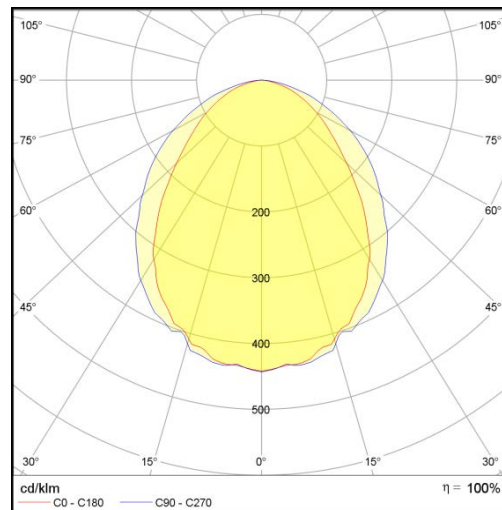

# L5 Linear All In Style

## LP-L5-P50-48 BPS PWM 830

Art. No 555341434

|                               |                |
|-------------------------------|----------------|
| Luminous flux                 | 1560 lm        |
| Luminaire efficiency          | 112 lm/W       |
| CRI                           | > 80           |
| Correlated colour temperature | 3000 K         |
| Rated power                   | 14 W           |
| LED                           | Samsung LM561B |
| Dimmable                      | YES - to 10%   |
| Input current                 | 0.06 A         |
| Working voltage               | AC 220-240 V   |
| Ingress protection code       | IP54           |
| Mech. impact protection code  | -              |
| Working temperature           | -30 to +40°C   |

|                    |   |
|--------------------|---|
| Service life       | 100 000 hours at 80% luminous flux          |
| Housing            | Aluminium                                   |
| Diffuser           | PMMA  |
| Installation       | Surface mounting or suspended on wire/chain |
| Dimensions – LxWxH | 540x124x93 mm                               |
| Weight             | -   |
| Mark               | CE, RoHS                                    |
| Origin             | EU  |
| Manufacturer       | Solar LED Power Ltd.                        |