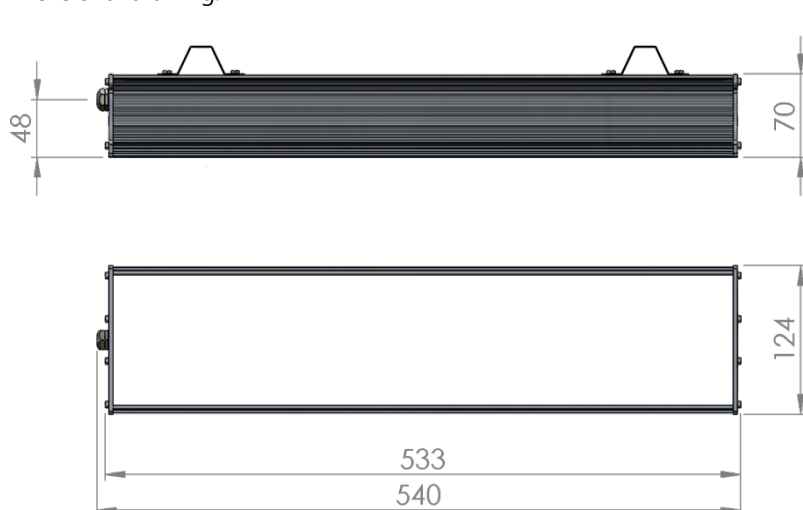

## LP-L5-P50-48 BPS PWM 830

Art. No 555341434

|                               |                |
|-------------------------------|----------------|
| Luminous flux                 | 1560 lm        |
| Luminaire efficiency          | 112 lm/W       |
| CRI                           | > 80           |
| Correlated colour temperature | 3000 K         |
| Rated power                   | 14 W           |
| LED                           | Samsung LM561B |
| Dimmable                      | YES - to 10%   |
| Input current                 | 0.06 A         |
| Working voltage               | AC 220-240 V   |
| Ingress protection code       | IP54           |
| Mech. impact protection code  | -              |
| Working temperature           | -30 to +40°C   |

|                    |   |
|--------------------|---|
| Service life       | 100 000 hours at 80% luminous flux          |
| Housing            | Aluminium                                   |
| Diffuser           | PMMA  |
| Installation       | Surface mounting or suspended on wire/chain |
| Dimensions – LxWxH | 540x124x93 mm                               |
| Weight             | -   |
| Mark               | CE, RoHS                                    |
| Origin             | EU  |
| Manufacturer       | Solar LED Power Ltd.                        |

Dimensional drawing:

Solar LED Power Ltd. is constantly developing and improving its products. The right is reserved to change specifications without prior notification.