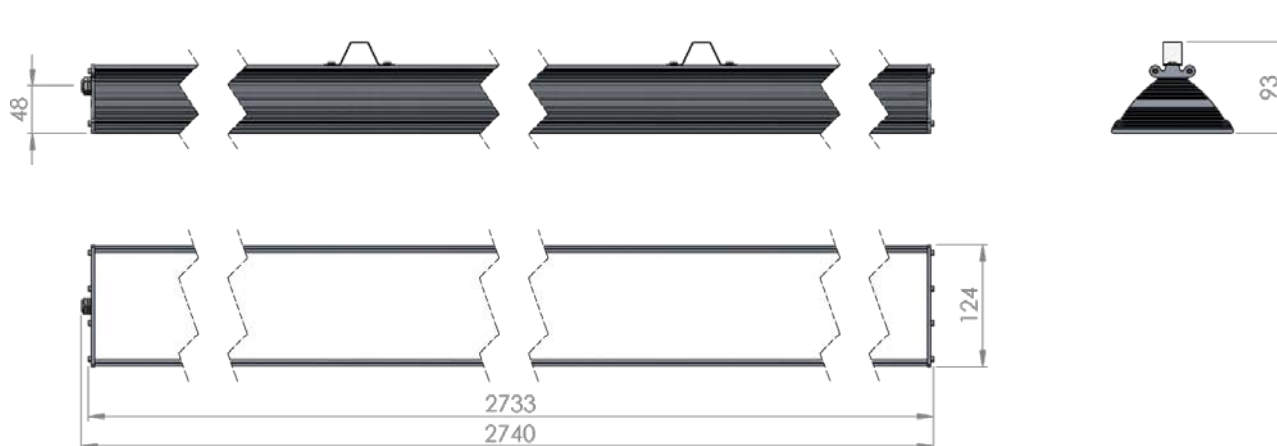

L5 Linear All In Style

LP-L5-P280-384 BPS DALI 850

Art. No 555531352

Luminous flux	14880 lm
Luminaire efficiency	124 lm/W
CRI	> 80
Correlated colour temperature	5000 K
Rated power	120 W
LED	Samsung LM561B
Dimmable	YES - to 1%
Input current	0.521 A
Working voltage	AC 220-240 V
Ingress protection code	IP54
Mech. impact protection code	-
Working temperature	-30 to +40°C

Service life	100 000 hours at 80% luminous flux
Housing	Aluminium
Diffuser	PMMA
Installation	Surface mounting or suspended on wire/chain
Dimensions – LxWxH	2740x124x93 mm
Weight	-
Mark	CE, RoHS
Origin	EU
Manufacturer	Solar LED Power Ltd.

Dimensional drawing:

Solar LED Power Ltd. is constantly developing and improving its products. The right is reserved to change specifications without prior notification.