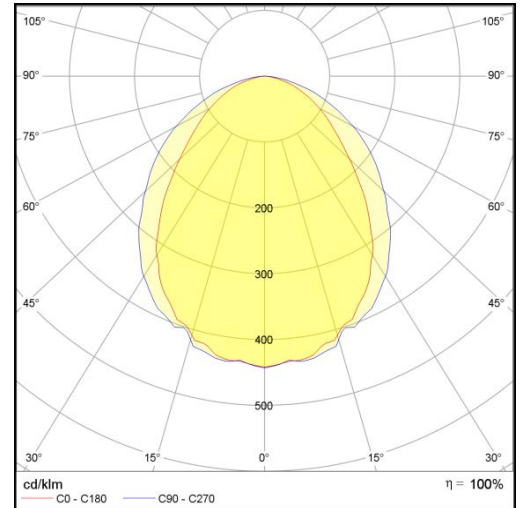

L5 Linear All In Style

LP-L5-P280-384 BPS DALI 830

Art. No 555331350

Luminous flux	13440 lm
Luminaire efficiency	112 lm/W
CRI	> 80
Correlated colour temperature	3000 K
Rated power	120 W
LED	Samsung LM561B
Dimmable	YES - to 1%
Input current	0.521 A
Working voltage	AC 220-240 V
Ingress protection code	IP54
Mech. impact protection code	-
Working temperature	-30 to +40°C

Service life	100 000 hours at 80% luminous flux
Housing	Aluminium
Diffuser	PMMA
Installation	Surface mounting or suspended on wire/chain
Dimensions – LxWxH	2740x124x93 mm
Weight	-
Mark	CE, RoHS
Origin	EU
Manufacturer	Solar LED Power Ltd.