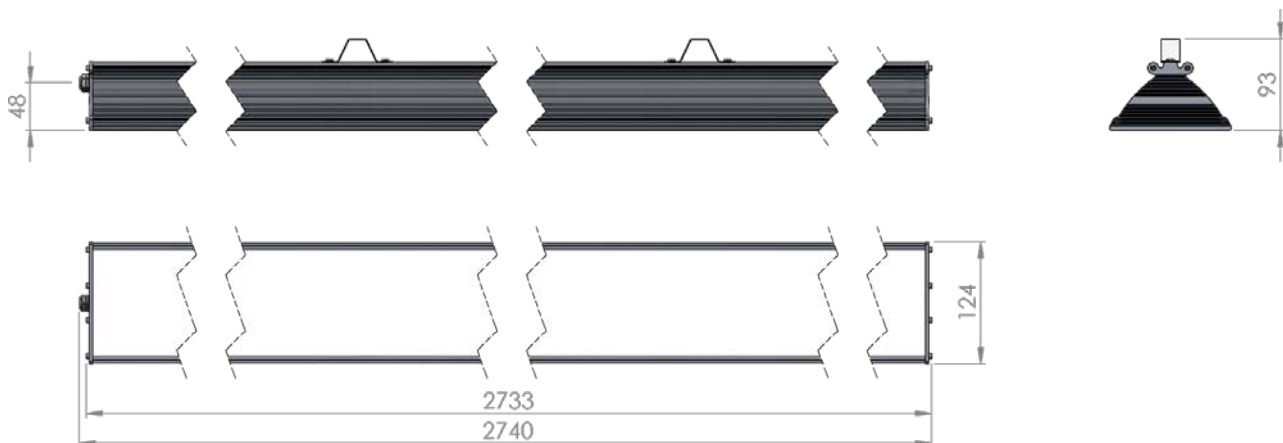

L5 Linear All In Style

LP-L5-P280-384 BPS DALI 830

Art. No 555331350

Luminous flux	13440 lm
Luminaire efficiency	112 lm/W
CRI	> 80
Correlated colour temperature	3000 K
Rated power	120 W
LED	Samsung LM561B
Dimmable	YES - to 1%
Input current	0.521 A
Working voltage	AC 220-240 V
Ingress protection code	IP54
Mech. impact protection code	-
Working temperature	-30 to +40°C

Service life	100 000 hours at 80% luminous flux
Housing	Aluminium
Diffuser	PMMA
Installation	Surface mounting or suspended on wire/chain
Dimensions – LxWxH	2740x124x93 mm
Weight	-
Mark	CE, RoHS
Origin	EU
Manufacturer	Solar LED Power Ltd.

Dimensional drawing:

Solar LED Power Ltd. is constantly developing and improving its products. The right is reserved to change specifications without prior notification.