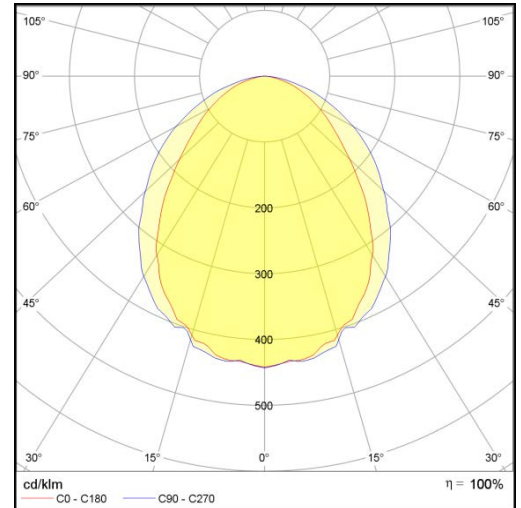

# L5 Linear All In Style

## LP-L5-P160-288 BPS DALI 850

Art. No 555531388

Luminous flux	9920 lm
Luminaire efficiency	124 lm/W
CRI	> 80
Correlated colour temperature	5000 K
Rated power	80 W
LED	Samsung LM561B
Dimmable	YES - to 1%
Input current	0.347 A
Working voltage	AC 220-240 V
Ingress protection code	IP54
Mech. impact protection code	-
Working temperature	-30 to +40°C

Service life	100 000 hours at 80% luminous flux
Housing	Aluminium
Diffuser	PMMA
Installation	Surface mounting or suspended on wire/chain
Dimensions – LxWxH	1580x124x93 mm
Weight	-
Mark	CE, RoHS
Origin	EU
Manufacturer	Solar LED Power Ltd.