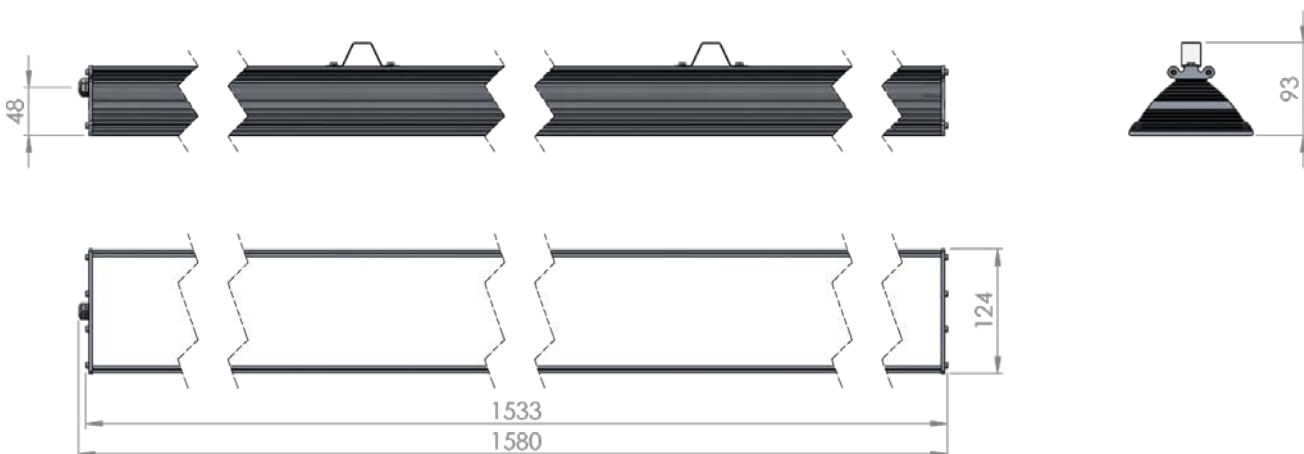

## LP-L5-P160-288 BPS DALI 850

Art. No 555531388

Luminous flux	9920 lm
Luminaire efficiency	124 lm/W
CRI	> 80
Correlated colour temperature	5000 K
Rated power	80 W
LED	Samsung LM561B
Dimmable	YES - to 1%
Input current	0.347 A
Working voltage	AC 220-240 V
Ingress protection code	IP54
Mech. impact protection code	-
Working temperature	-30 to +40°C

Service life	100 000 hours at 80% luminous flux
Housing	Aluminium
Diffuser	PMMA
Installation	Surface mounting or suspended on wire/chain
Dimensions – LxWxH	1580x124x93 mm
Weight	-
Mark	CE, RoHS
Origin	EU
Manufacturer	Solar LED Power Ltd.

Dimensional drawing:

Solar LED Power Ltd. is constantly developing and improving its products. The right is reserved to change specifications without prior notification.