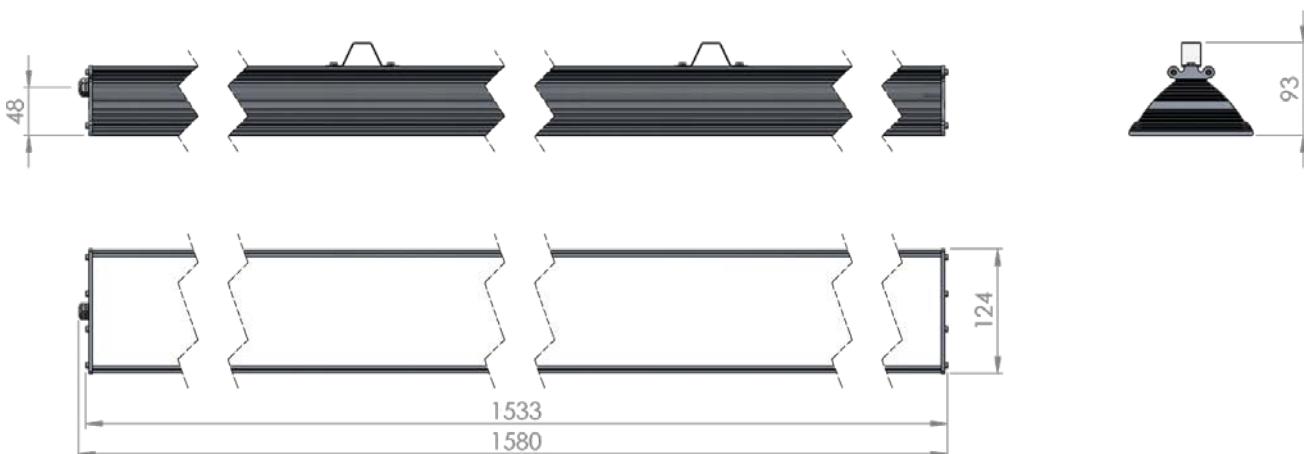

L5 Linear All In Style

LP-L5-P160-144 BPS DALI 830

Art. No 555331368

| | |
|-------------------------------|----------------|
| Luminous flux | 4480 lm |
| Luminaire efficiency | 112 lm/W |
| CRI | > 80 |
| Correlated colour temperature | 3000 K |
| Rated power | 40 W |
| LED | Samsung LM561B |
| Dimmable | YES - to 1% |
| Input current | 0.173 A |
| Working voltage | AC 220-240 V |
| Ingress protection code | IP54 |
| Mech. impact protection code | - |
| Working temperature | -30 to +40°C |

| | |
|--------------------|---|
| Service life | 100 000 hours at 80% luminous flux |
| Housing | Aluminium |
| Diffuser | PMMA |
| Installation | Surface mounting or suspended on wire/chain |
| Dimensions – LxWxH | 1580x124x93 mm |
| Weight | - |
| Mark | CE, RoHS |
| Origin | EU |
| Manufacturer | Solar LED Power Ltd. |

Dimensional drawing:

Solar LED Power Ltd. is constantly developing and improving its products. The right is reserved to change specifications without prior notification.