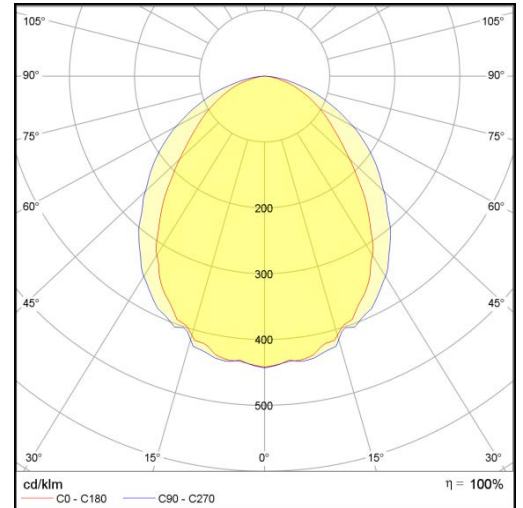

L5 Linear All In Style

LP-L5-P160-144 BPS DALI 830

Art. No 555331368

| | |
|-------------------------------|----------------|
| Luminous flux | 4480 lm |
| Luminaire efficiency | 112 lm/W |
| CRI | > 80 |
| Correlated colour temperature | 3000 K |
| Rated power | 40 W |
| LED | Samsung LM561B |
| Dimmable | YES - to 1% |
| Input current | 0.173 A |
| Working voltage | AC 220-240 V |
| Ingress protection code | IP54 |
| Mech. impact protection code | - |
| Working temperature | -30 to +40°C |

| | |
|--------------------|---|
| Service life | 100 000 hours at 80% luminous flux |
| Housing | Aluminium |
| Diffuser | PMMA |
| Installation | Surface mounting or suspended on wire/chain |
| Dimensions – LxWxH | 1580x124x93 mm |
| Weight | - |
| Mark | CE, RoHS |
| Origin | EU |
| Manufacturer | Solar LED Power Ltd. |