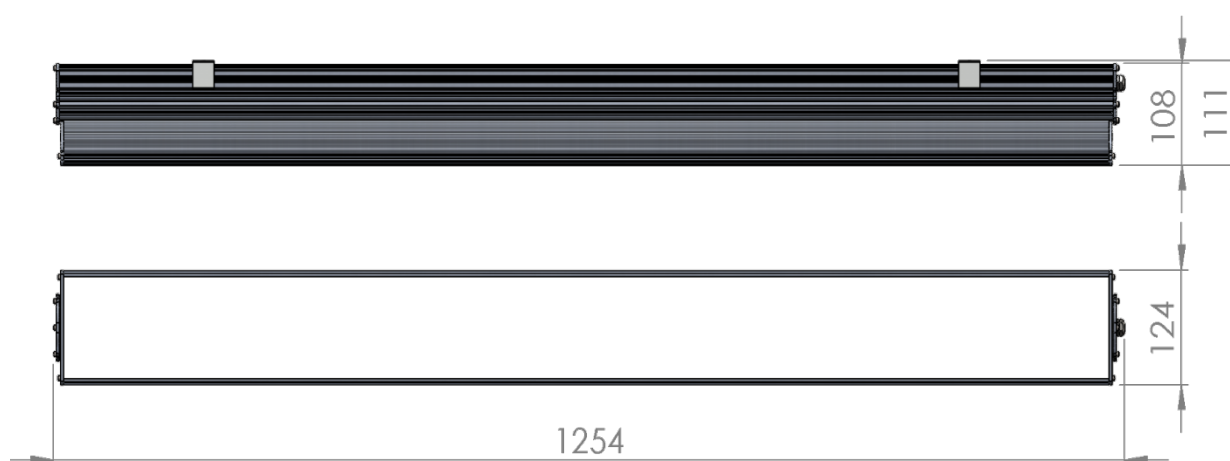

# L5 Linear Igor Style

**LP-L5-P120-96 IG PWM 850**

Art. No 553541274

Luminous flux	3470 lm
Luminaire efficiency	124 lm/W
CRI	> 80
Correlated colour temperature	5000 K
Rated power	28 W
LED	Samsung LM561B
Dimmable	YES - to 10%
Input current	0.121 A
Working voltage	AC 220-240 V
Ingress protection code	IP33
Mech. impact protection code	-
Working temperature	-30 to +40°C

Service life	100 000 hours at 80% luminous flux
Housing	Aluminium
Diffuser	PMMA
Installation	Surface mounting or suspended on wire/chain
Dimensions – LxWxH	1254x124x111 mm
Weight	3.4 kg
Mark	CE, RoHS
Origin	EU
Manufacturer	Solar LED Power Ltd.

Dimensional drawing:

Solar LED Power Ltd. is constantly developing and improving its products. The right is reserved to change specifications without prior notification.