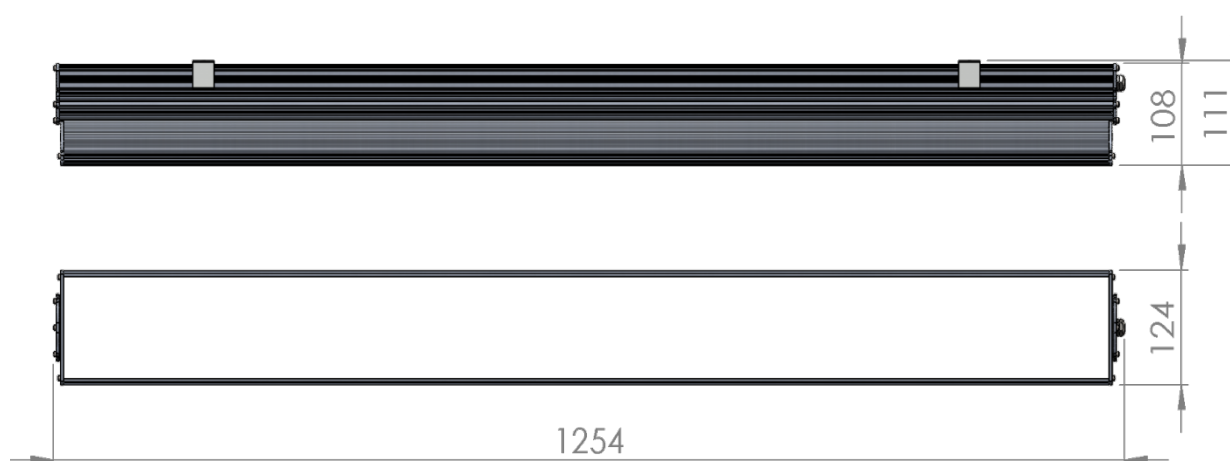

L5 Linear Igor Style

LP-L5-P120-96 IG PWM 830

Art. No 553341272

Luminous flux	3140 lm
Luminaire efficiency	112 lm/W
CRI	> 80
Correlated colour temperature	3000 K
Rated power	28 W
LED	Samsung LM561B
Dimmable	YES - to 10%
Input current	0.121 A
Working voltage	AC 220-240 V
Ingress protection code	IP33
Mech. impact protection code	-
Working temperature	-30 to +40°C

Service life	100 000 hours at 80% luminous flux
Housing	Aluminium
Diffuser	PMMA
Installation	Surface mounting or suspended on wire/chain
Dimensions – LxWxH	1254x124x111 mm
Weight	3.4 kg
Mark	CE, RoHS
Origin	EU
Manufacturer	Solar LED Power Ltd.

Dimensional drawing:

Solar LED Power Ltd. is constantly developing and improving its products. The right is reserved to change specifications without prior notification.