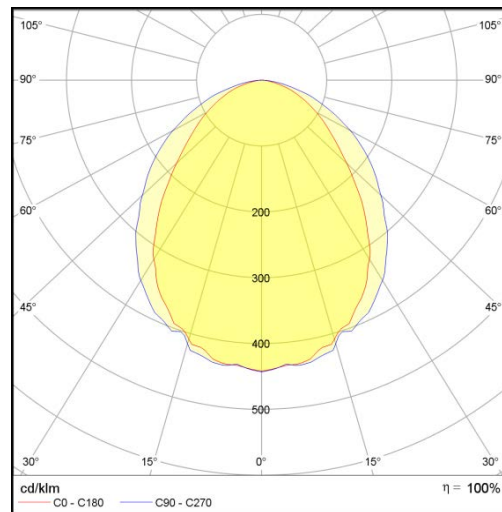

L5 Linear Igor Style

LP-L5-P120-96 IG PWM 830

Art. No 553341272

Luminous flux	3140 lm
Luminaire efficiency	112 lm/W
CRI	> 80
Correlated colour temperature	3000 K
Rated power	28 W
LED	Samsung LM561B
Dimmable	YES - to 10%
Input current	0.121 A
Working voltage	AC 220-240 V
Ingress protection code	IP33
Mech. impact protection code	-
Working temperature	-30 to +40°C

Service life	100 000 hours at 80% luminous flux
Housing	Aluminium
Diffuser	PMMA
Installation	Surface mounting or suspended on wire/chain
Dimensions – LxWxH	1254x124x111 mm
Weight	3.4 kg
Mark	CE, RoHS
Origin	EU
Manufacturer	Solar LED Power Ltd.