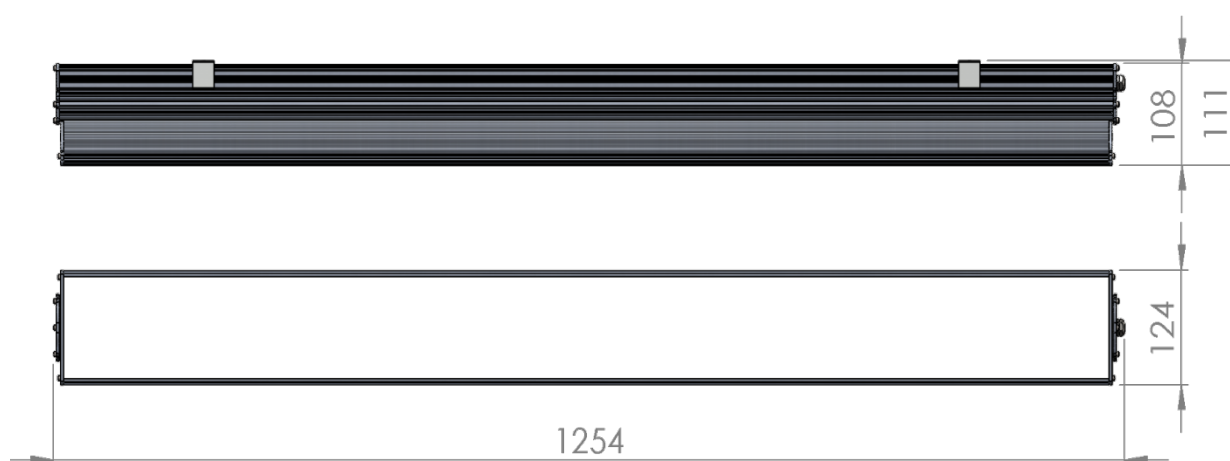

L5 Linear Igor Style

LP-L5-P120-96 IG DALI 850

Art. No 553531271

Luminous flux	3470 lm
Luminaire efficiency	124 lm/W
CRI	> 80
Correlated colour temperature	5000 K
Rated power	28 W
LED	Samsung LM561B
Dimmable	YES - to 1%
Input current	0.121 A
Working voltage	AC 220-240 V
Ingress protection code	IP33
Mech. impact protection code	-
Working temperature	-30 to +40°C

Service life	100 000 hours at 80% luminous flux
Housing	Aluminium
Diffuser	PMMA
Installation	Surface mounting or suspended on wire/chain
Dimensions – LxWxH	1254x124x111 mm
Weight	3.4 kg
Mark	CE, RoHS
Origin	EU
Manufacturer	Solar LED Power Ltd.

Dimensional drawing:

Solar LED Power Ltd. is constantly developing and improving its products. The right is reserved to change specifications without prior notification.