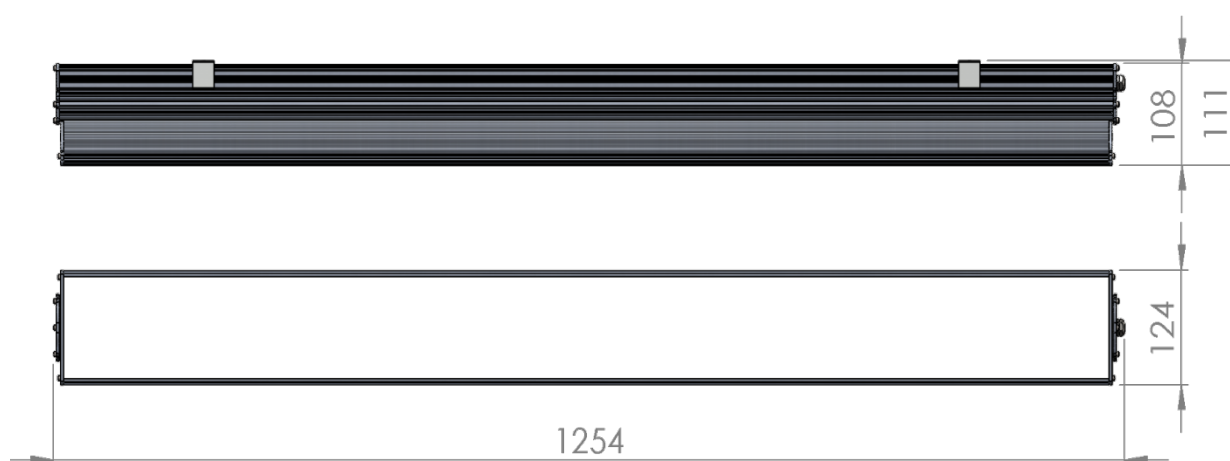

L5 Linear Igor Style

LP-L5-P120-96 IG DALI 840

Art. No 553431270

Luminous flux	3300 lm
Luminaire efficiency	118 lm/W
CRI	> 80
Correlated colour temperature	4000 K
Rated power	28 W
LED	Samsung LM561B
Dimmable	YES - to 1%
Input current	0.121 A
Working voltage	AC 220-240 V
Ingress protection code	IP33
Mech. impact protection code	-
Working temperature	-30 to +40°C

Service life	100 000 hours at 80% luminous flux
Housing	Aluminium
Diffuser	PMMA
Installation	Surface mounting or suspended on wire/chain
Dimensions – LxWxH	1254x124x111 mm
Weight	3.4 kg
Mark	CE, RoHS
Origin	EU
Manufacturer	Solar LED Power Ltd.

Dimensional drawing:

Solar LED Power Ltd. is constantly developing and improving its products. The right is reserved to change specifications without prior notification.