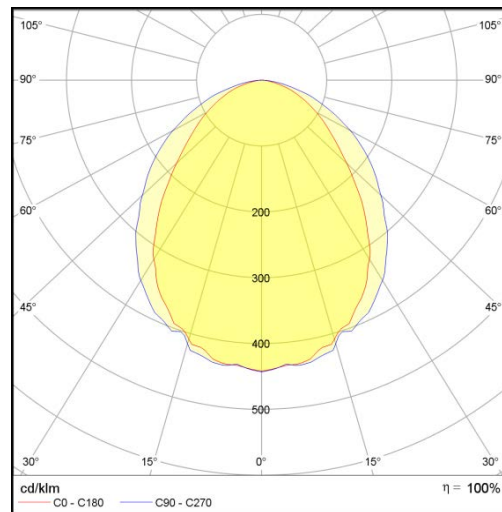

L5 Linear Igor Style

LP-L5-P120-96 IG DALI 830

Art. No 553331269

Luminous flux	3140 lm
Luminaire efficiency	112 lm/W
CRI	> 80
Correlated colour temperature	3000 K
Rated power	28 W
LED	Samsung LM561B
Dimmable	YES - to 1%
Input current	0.121 A
Working voltage	AC 220-240 V
Ingress protection code	IP33
Mech. impact protection code	-
Working temperature	-30 to +40°C

Service life	100 000 hours at 80% luminous flux
Housing	Aluminium
Diffuser	PMMA
Installation	Surface mounting or suspended on wire/chain
Dimensions – LxWxH	1254x124x111 mm
Weight	3.4 kg
Mark	CE, RoHS
Origin	EU
Manufacturer	Solar LED Power Ltd.