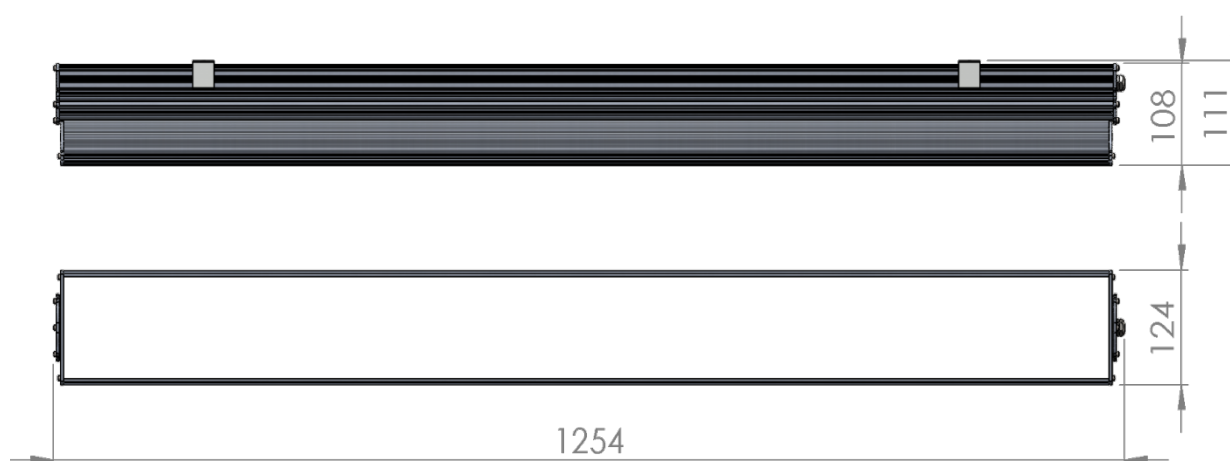

L5 Linear Igor Style

LP-L5-P120-96 IG DALI 830

Art. No 553331269

Luminous flux	3140 lm
Luminaire efficiency	112 lm/W
CRI	> 80
Correlated colour temperature	3000 K
Rated power	28 W
LED	Samsung LM561B
Dimmable	YES - to 1%
Input current	0.121 A
Working voltage	AC 220-240 V
Ingress protection code	IP33
Mech. impact protection code	-
Working temperature	-30 to +40°C

Service life	100 000 hours at 80% luminous flux
Housing	Aluminium
Diffuser	PMMA
Installation	Surface mounting or suspended on wire/chain
Dimensions – LxWxH	1254x124x111 mm
Weight	3.4 kg
Mark	CE, RoHS
Origin	EU
Manufacturer	Solar LED Power Ltd.

Dimensional drawing:

Solar LED Power Ltd. is constantly developing and improving its products. The right is reserved to change specifications without prior notification.