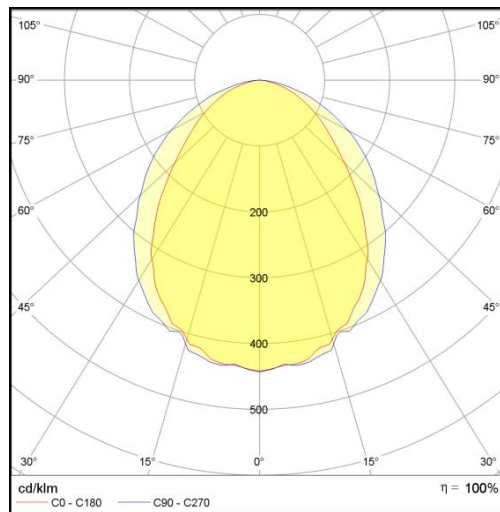

# L5 Linear Igor Style

**LP-L5-P120-96 IG 850**

Art. No 553511268

Luminous flux	3470 lm
Luminaire efficiency	124 lm/W
CRI	> 80
Correlated colour temperature	5000 K
Rated power	28 W
LED	Samsung LM561B
Dimmable	NO
Input current	0.121 A
Working voltage	AC 220-240 V
Ingress protection code	IP33
Mech. impact protection code	-
Working temperature	-30 to +40°C

Service life	100 000 hours at 80% luminous flux
Housing	Aluminium
Diffuser	PMMA
Installation	Surface mounting or suspended on wire/chain
Dimensions – LxWxH	1254x124x111 mm
Weight	3.4 kg
Mark	CE, RoHS
Origin	EU
Manufacturer	Solar LED Power Ltd.