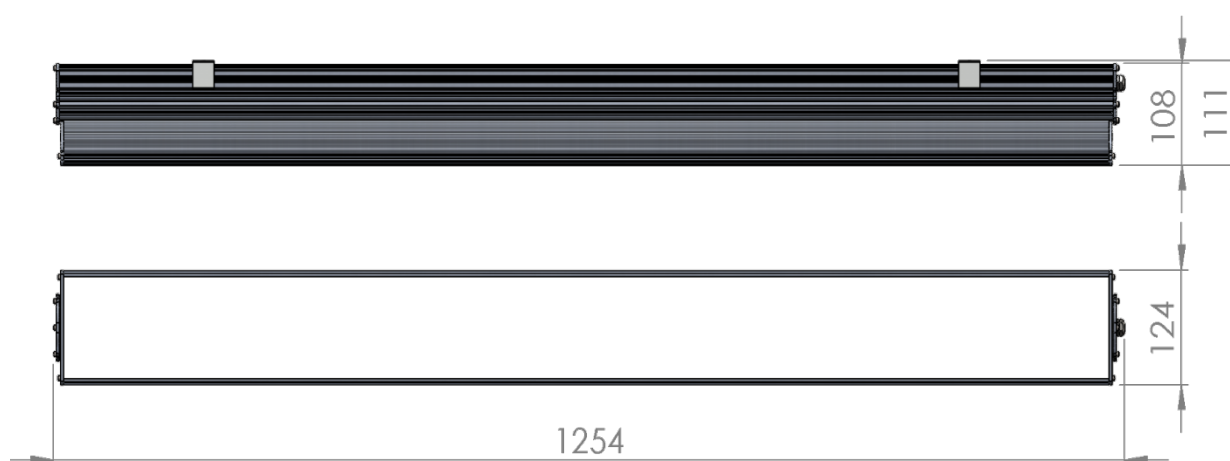

# L5 Linear Igor Style

**LP-L5-P120-96 IG 850**

Art. No 553511268

Luminous flux	3470 lm
Luminaire efficiency	124 lm/W
CRI	> 80
Correlated colour temperature	5000 K
Rated power	28 W
LED	Samsung LM561B
Dimmable	NO
Input current	0.121 A
Working voltage	AC 220-240 V
Ingress protection code	IP33
Mech. impact protection code	-
Working temperature	-30 to +40°C

Service life	100 000 hours at 80% luminous flux
Housing	Aluminium
Diffuser	PMMA
Installation	Surface mounting or suspended on wire/chain
Dimensions – LxWxH	1254x124x111 mm
Weight	3.4 kg
Mark	CE, RoHS
Origin	EU
Manufacturer	Solar LED Power Ltd.

Dimensional drawing:

Solar LED Power Ltd. is constantly developing and improving its products. The right is reserved to change specifications without prior notification.