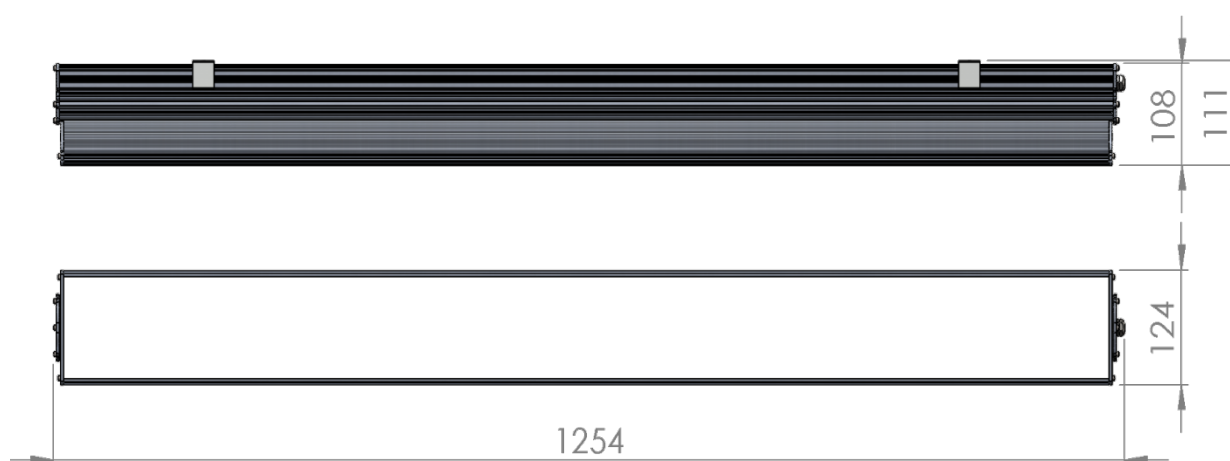

L5 Linear Igor Style

LP-L5-P120-96 IG 840

Art. No 553411267

Luminous flux	3300 lm
Luminaire efficiency	118 lm/W
CRI	> 80
Correlated colour temperature	4000 K
Rated power	28 W
LED	Samsung LM561B
Dimmable	NO
Input current	0.121 A
Working voltage	AC 220-240 V
Ingress protection code	IP33
Mech. impact protection code	-
Working temperature	-30 to +40°C

Service life	100 000 hours at 80% luminous flux
Housing	Aluminium
Diffuser	PMMA
Installation	Surface mounting or suspended on wire/chain
Dimensions – LxWxH	1254x124x111 mm
Weight	3.4 kg
Mark	CE, RoHS
Origin	EU
Manufacturer	Solar LED Power Ltd.

Dimensional drawing:

Solar LED Power Ltd. is constantly developing and improving its products. The right is reserved to change specifications without prior notification.