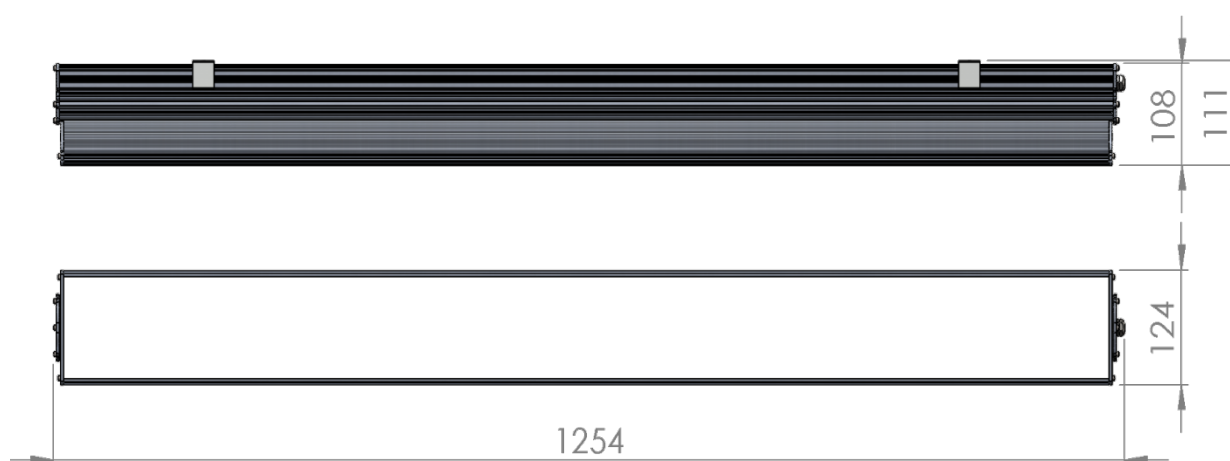

L5 Linear Igor Style

LP-L5-P120-96 IG 830

Art. No 553311266

Luminous flux	3140 lm
Luminaire efficiency	112 lm/W
CRI	> 80
Correlated colour temperature	3000 K
Rated power	28 W
LED	Samsung LM561B
Dimmable	NO
Input current	0.121 A
Working voltage	AC 220-240 V
Ingress protection code	IP33
Mech. impact protection code	-
Working temperature	-30 to +40°C

Service life	100 000 hours at 80% luminous flux
Housing	Aluminium
Diffuser	PMMA
Installation	Surface mounting or suspended on wire/chain
Dimensions – LxWxH	1254x124x111 mm
Weight	3.4 kg
Mark	CE, RoHS
Origin	EU
Manufacturer	Solar LED Power Ltd.

Dimensional drawing:

Solar LED Power Ltd. is constantly developing and improving its products. The right is reserved to change specifications without prior notification.