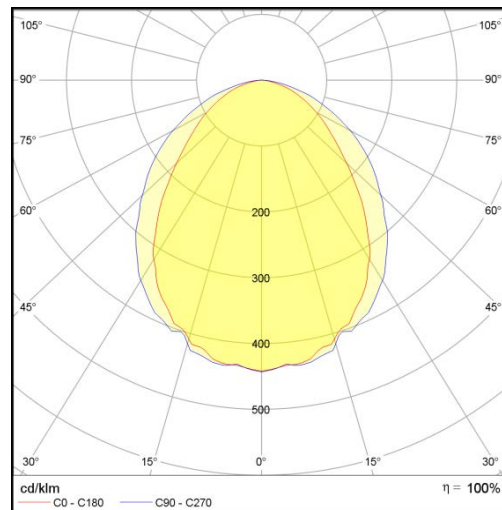

L5 Linear Igor Style

LP-L5-P120-96 IG 830

Art. No 553311266

Luminous flux	3140 lm
Luminaire efficiency	112 lm/W
CRI	> 80
Correlated colour temperature	3000 K
Rated power	28 W
LED	Samsung LM561B
Dimmable	NO
Input current	0.121 A
Working voltage	AC 220-240 V
Ingress protection code	IP33
Mech. impact protection code	-
Working temperature	-30 to +40°C

Service life	100 000 hours at 80% luminous flux
Housing	Aluminium
Diffuser	PMMA
Installation	Surface mounting or suspended on wire/chain
Dimensions – LxWxH	1254x124x111 mm
Weight	3.4 kg
Mark	CE, RoHS
Origin	EU
Manufacturer	Solar LED Power Ltd.