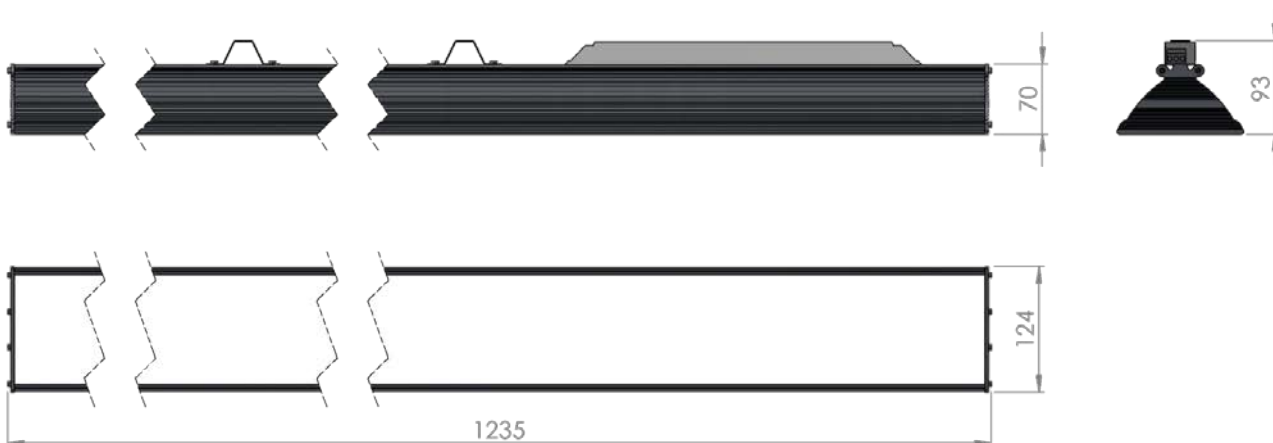

L5 Linear Style

LP-L5-P120-96 DALI 850

Art. No 552531181

Luminous flux	3470 lm
Luminaire efficiency	124 lm/W
CRI	> 80
Correlated colour temperature	5000 K
Rated power	28 W
LED	Samsung LM561B
Dimmable	YES - to 1%
Input current	0.121 A
Working voltage	AC 220-240 V
Ingress protection code	IP20
Mech. impact protection code	-
Working temperature	-30 to +40°C

Service life	100 000 hours at 80% luminous flux
Housing	Aluminium
Diffuser	PMMA
Installation	Surface mounting or suspended on wire/chain
Dimensions – LxWxH	1235x124x93 mm
Weight	2.3 kg
Mark	CE, RoHS
Origin	EU
Manufacturer	Solar LED Power Ltd.

Dimensional drawing:

Solar LED Power Ltd. is constantly developing and improving its products. The right is reserved to change specifications without prior notification.