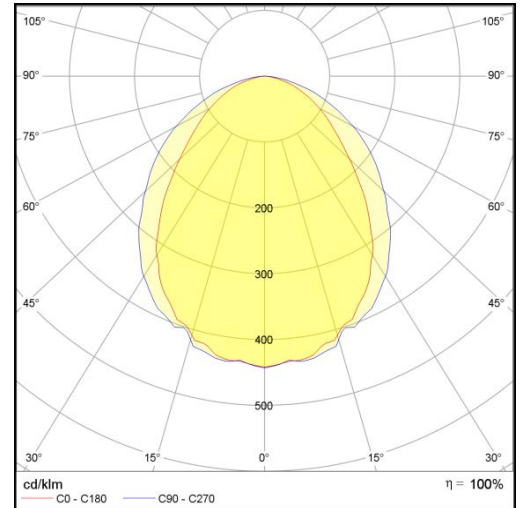

L5 Linear Style

LP-L5-P120-96 DALI 850

Art. No 552531181

Luminous flux	3470 lm
Luminaire efficiency	124 lm/W
CRI	> 80
Correlated colour temperature	5000 K
Rated power	28 W
LED	Samsung LM561B
Dimmable	YES - to 1%
Input current	0.121 A
Working voltage	AC 220-240 V
Ingress protection code	IP20
Mech. impact protection code	-
Working temperature	-30 to +40°C

Service life	100 000 hours at 80% luminous flux
Housing	Aluminium
Diffuser	PMMA
Installation	Surface mounting or suspended on wire/chain
Dimensions – LxWxH	1235x124x93 mm
Weight	2.3 kg
Mark	CE, RoHS
Origin	EU
Manufacturer	Solar LED Power Ltd.