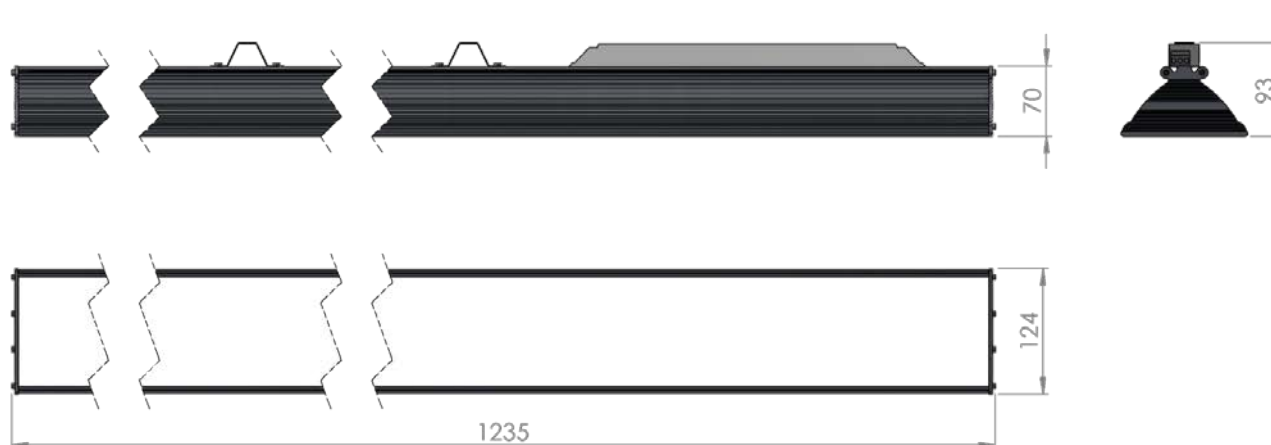

L5 Linear Style

LP-L5-P120-96 DALI 830

Art. No 552331179

Luminous flux	3140 lm
Luminaire efficiency	112 lm/W
CRI	> 80
Correlated colour temperature	3000 K
Rated power	28 W
LED	Samsung LM561B
Dimmable	YES - to 1%
Input current	0.121 A
Working voltage	AC 220-240 V
Ingress protection code	IP20
Mech. impact protection code	-
Working temperature	-30 to +40°C

Service life	100 000 hours at 80% luminous flux
Housing	Aluminium
Diffuser	PMMA
Installation	Surface mounting or suspended on wire/chain
Dimensions – LxWxH	1235x124x93 mm
Weight	2.3 kg
Mark	CE, RoHS
Origin	EU
Manufacturer	Solar LED Power Ltd.

Dimensional drawing:

Solar LED Power Ltd. is constantly developing and improving its products. The right is reserved to change specifications without prior notification.