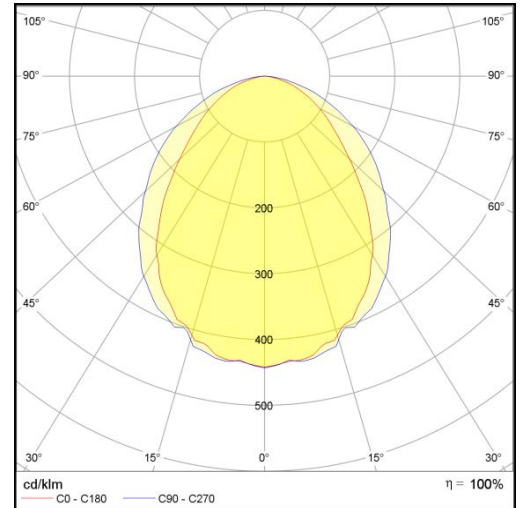

# L5 Linear Igor Style

**LP-L5-P120-288 IG PWM 850**

Art. No 553541301

|                               |                |
|-------------------------------|----------------|
| Luminous flux                 | 9920 lm        |
| Luminaire efficiency          | 124 lm/W       |
| CRI                           | > 80           |
| Correlated colour temperature | 5000 K         |
| Rated power                   | 80 W           |
| LED                           | Samsung LM561B |
| Dimmable                      | YES - to 10%   |
| Input current                 | 0.347 A        |
| Working voltage               | AC 220-240 V   |
| Ingress protection code       | IP33           |
| Mech. impact protection code  | -              |
| Working temperature           | -30 to +40°C   |

|                    |   |
|--------------------|---|
| Service life       | 100 000 hours at 80% luminous flux          |
| Housing            | Aluminium                                   |
| Diffuser           | PMMA  |
| Installation       | Surface mounting or suspended on wire/chain |
| Dimensions – LxWxH | 1254x124x111 mm                             |
| Weight             | -   |
| Mark               | CE, RoHS                                    |
| Origin             | EU  |
| Manufacturer       | Solar LED Power Ltd.                        |