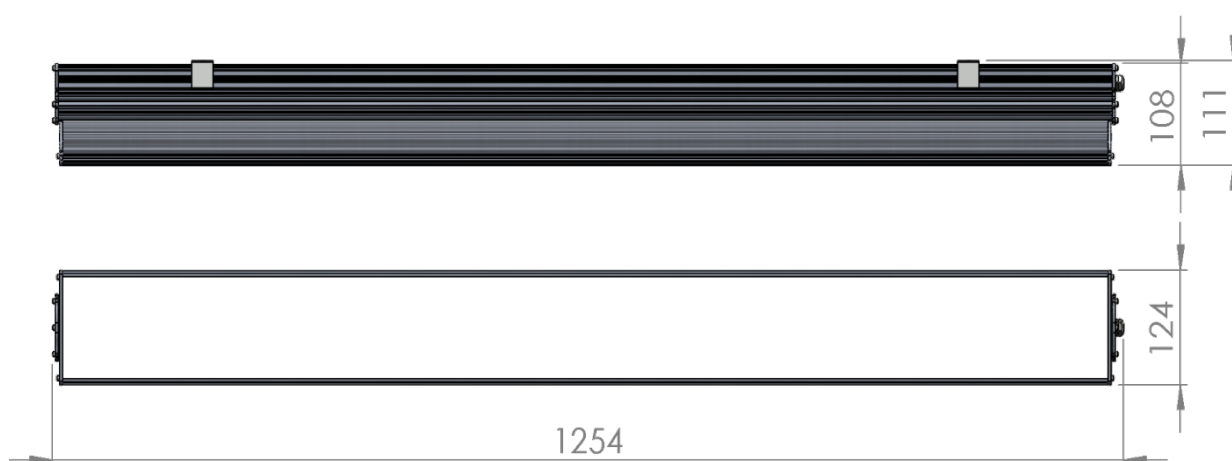

# L5 Linear Igor Style

**LP-L5-P120-288 IG PWM 850**

Art. No 553541301

|                               |                |
|-------------------------------|----------------|
| Luminous flux                 | 9920 lm        |
| Luminaire efficiency          | 124 lm/W       |
| CRI                           | > 80           |
| Correlated colour temperature | 5000 K         |
| Rated power                   | 80 W           |
| LED                           | Samsung LM561B |
| Dimmable                      | YES - to 10%   |
| Input current                 | 0.347 A        |
| Working voltage               | AC 220-240 V   |
| Ingress protection code       | IP33           |
| Mech. impact protection code  | -              |
| Working temperature           | -30 to +40°C   |

|                    |   |
|--------------------|---|
| Service life       | 100 000 hours at 80% luminous flux          |
| Housing            | Aluminium                                   |
| Diffuser           | PMMA  |
| Installation       | Surface mounting or suspended on wire/chain |
| Dimensions – LxWxH | 1254x124x111 mm                             |
| Weight             | -   |
| Mark               | CE, RoHS                                    |
| Origin             | EU  |
| Manufacturer       | Solar LED Power Ltd.                        |

Dimensional drawing:

Solar LED Power Ltd. is constantly developing and improving its products. The right is reserved to change specifications without prior notification.