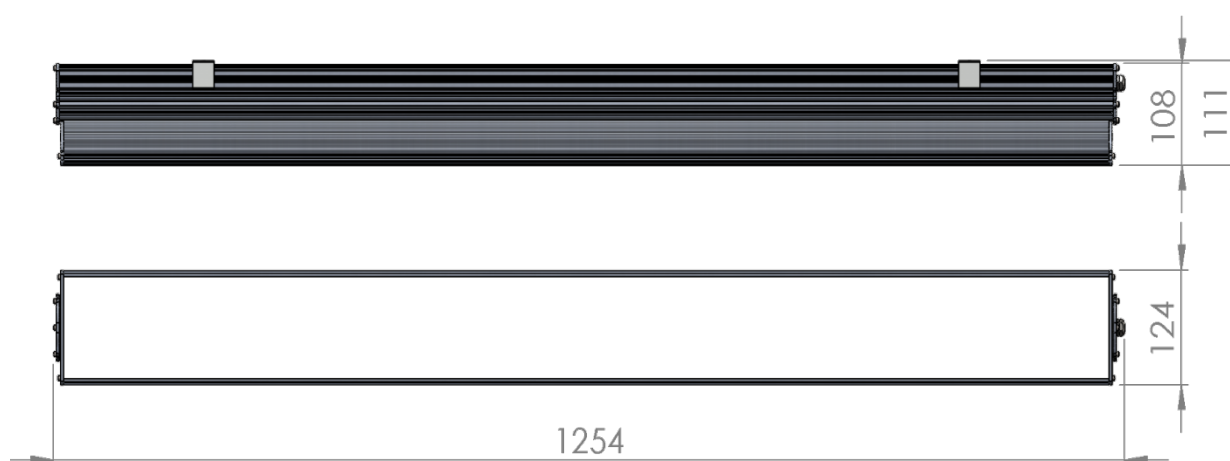

# L5 Linear Igor Style

**LP-L5-P120-288 IG PWM 840**

Art. No 553441300

Luminous flux	9440 lm
Luminaire efficiency	118 lm/W
CRI	> 80
Correlated colour temperature	4000 K
Rated power	80 W
LED	Samsung LM561B
Dimmable	YES - to 10%
Input current	0.347 A
Working voltage	AC 220-240 V
Ingress protection code	IP33
Mech. impact protection code	-
Working temperature	-30 to +40°C

Service life	100 000 hours at 80% luminous flux
Housing	Aluminium
Diffuser	PMMA
Installation	Surface mounting or suspended on wire/chain
Dimensions – LxWxH	1254x124x111 mm
Weight	-
Mark	CE, RoHS
Origin	EU
Manufacturer	Solar LED Power Ltd.

Dimensional drawing:

Solar LED Power Ltd. is constantly developing and improving its products. The right is reserved to change specifications without prior notification.