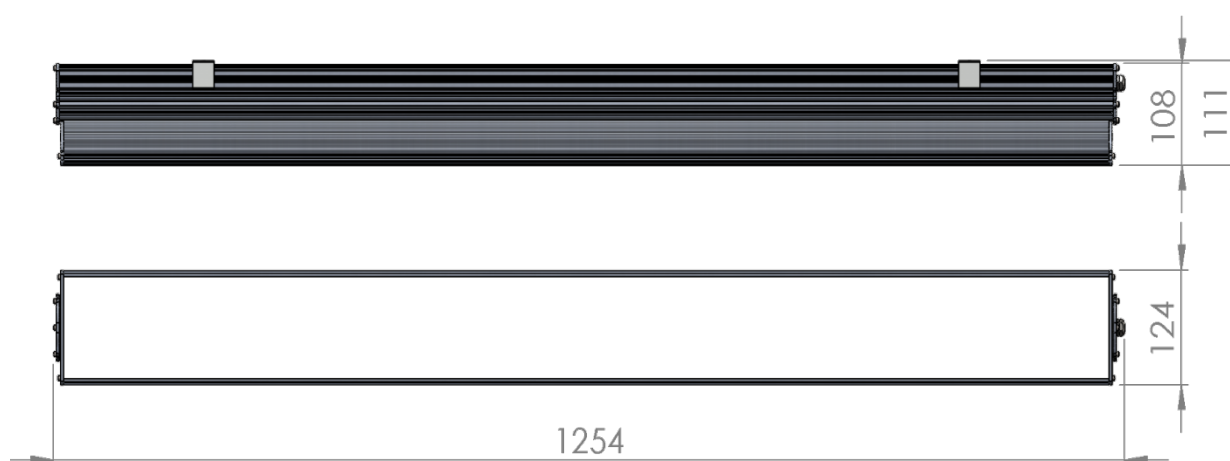

# L5 Linear Igor Style

**LP-L5-P120-288 IG DALI 850**

Art. No 553531298

Luminous flux	9920 lm
Luminaire efficiency	124 lm/W
CRI	> 80
Correlated colour temperature	5000 K
Rated power	80 W
LED	Samsung LM561B
Dimmable	YES - to 1%
Input current	0.347 A
Working voltage	AC 220-240 V
Ingress protection code	IP33
Mech. impact protection code	-
Working temperature	-30 to +40°C

Service life	100 000 hours at 80% luminous flux
Housing	Aluminium
Diffuser	PMMA
Installation	Surface mounting or suspended on wire/chain
Dimensions – LxWxH	1254x124x111 mm
Weight	-
Mark	CE, RoHS
Origin	EU
Manufacturer	Solar LED Power Ltd.

Dimensional drawing:

Solar LED Power Ltd. is constantly developing and improving its products. The right is reserved to change specifications without prior notification.