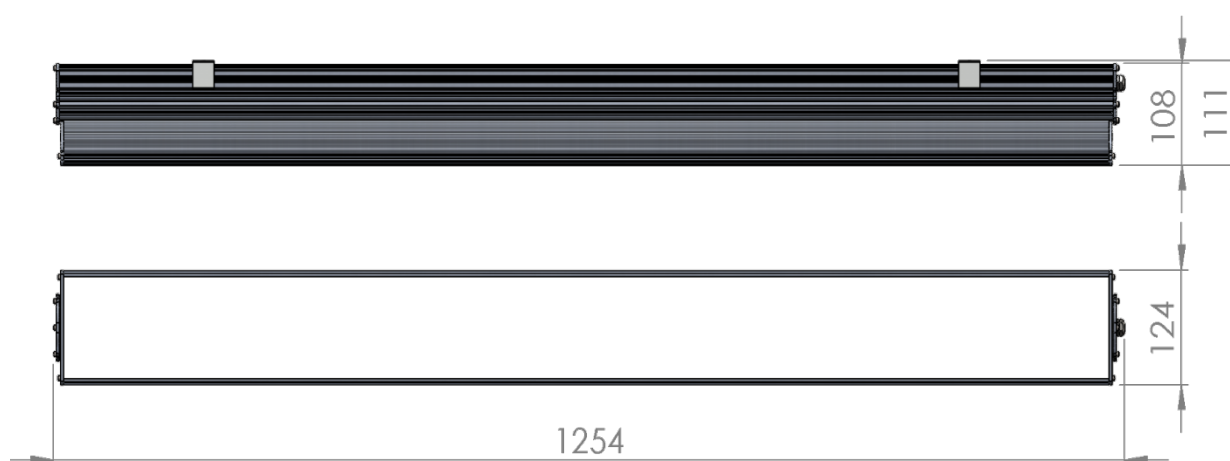

L5 Linear Igor Style

LP-L5-P120-288 IG DALI 840

Art. No 553431297

Luminous flux	9440 lm
Luminaire efficiency	118 lm/W
CRI	> 80
Correlated colour temperature	4000 K
Rated power	80 W
LED	Samsung LM561B
Dimmable	YES - to 1%
Input current	0.347 A
Working voltage	AC 220-240 V
Ingress protection code	IP33
Mech. impact protection code	-
Working temperature	-30 to +40°C

Service life	100 000 hours at 80% luminous flux
Housing	Aluminium
Diffuser	PMMA
Installation	Surface mounting or suspended on wire/chain
Dimensions – LxWxH	1254x124x111 mm
Weight	-
Mark	CE, RoHS
Origin	EU
Manufacturer	Solar LED Power Ltd.

Dimensional drawing:

Solar LED Power Ltd. is constantly developing and improving its products. The right is reserved to change specifications without prior notification.