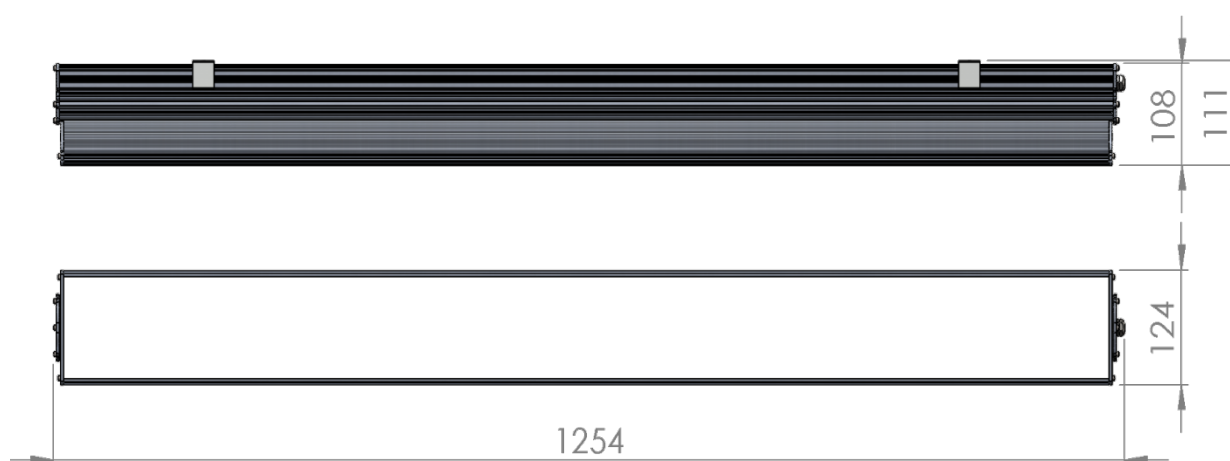

# L5 Linear Igor Style

**LP-L5-P120-288 IG DALI 830**

Art. No 553331296

Luminous flux	8960 lm
Luminaire efficiency	112 lm/W
CRI	> 80
Correlated colour temperature	3000 K
Rated power	80 W
LED	Samsung LM561B
Dimmable	YES - to 1%
Input current	0.347 A
Working voltage	AC 220-240 V
Ingress protection code	IP33
Mech. impact protection code	-
Working temperature	-30 to +40°C

Service life	100 000 hours at 80% luminous flux
Housing	Aluminium
Diffuser	PMMA
Installation	Surface mounting or suspended on wire/chain
Dimensions – LxWxH	1254x124x111 mm
Weight	-
Mark	CE, RoHS
Origin	EU
Manufacturer	Solar LED Power Ltd.

Dimensional drawing:

Solar LED Power Ltd. is constantly developing and improving its products. The right is reserved to change specifications without prior notification.