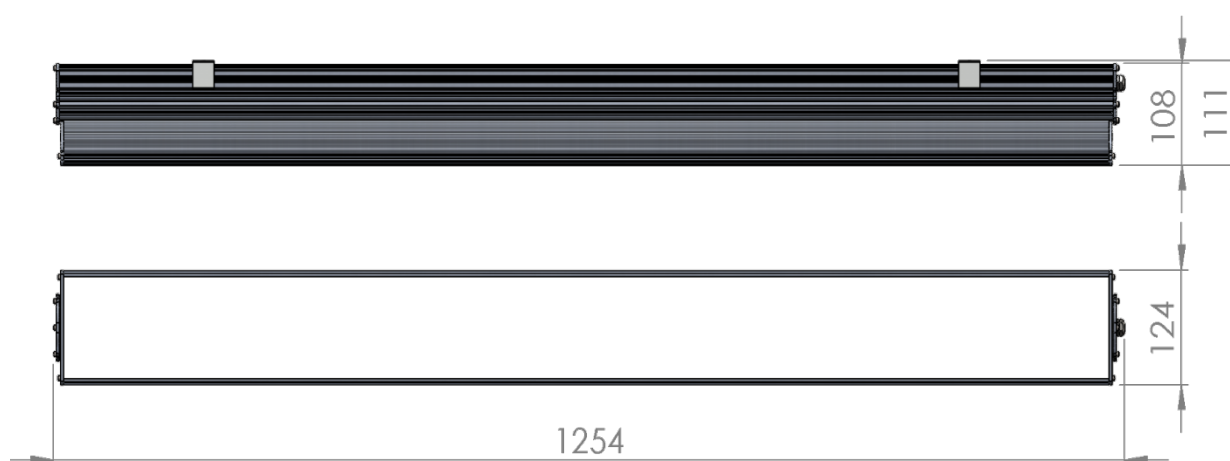

L5 Linear Igor Style

LP-L5-P120-288 IG 850

Art. No 553511295

Luminous flux	9920 lm
Luminaire efficiency	124 lm/W
CRI	> 80
Correlated colour temperature	5000 K
Rated power	80 W
LED	Samsung LM561B
Dimmable	NO
Input current	0.347 A
Working voltage	AC 220-240 V
Ingress protection code	IP33
Mech. impact protection code	-
Working temperature	-30 to +40°C

Service life	100 000 hours at 80% luminous flux
Housing	Aluminium
Diffuser	PMMA
Installation	Surface mounting or suspended on wire/chain
Dimensions – LxWxH	1254x124x111 mm
Weight	-
Mark	CE, RoHS
Origin	EU
Manufacturer	Solar LED Power Ltd.

Dimensional drawing:

Solar LED Power Ltd. is constantly developing and improving its products. The right is reserved to change specifications without prior notification.