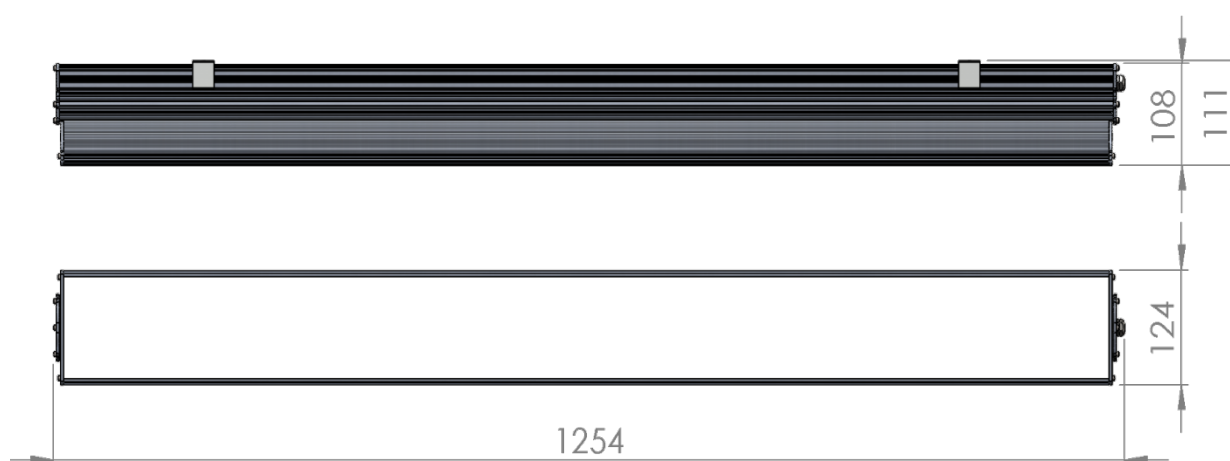

# L5 Linear Igor Style

**LP-L5-P120-288 IG 840**

Art. No 553411294

Luminous flux	9440 lm
Luminaire efficiency	118 lm/W
CRI	> 80
Correlated colour temperature	4000 K
Rated power	80 W
LED	Samsung LM561B
Dimmable	NO
Input current	0.347 A
Working voltage	AC 220-240 V
Ingress protection code	IP33
Mech. impact protection code	-
Working temperature	-30 to +40°C

Service life	100 000 hours at 80% luminous flux
Housing	Aluminium
Diffuser	PMMA
Installation	Surface mounting or suspended on wire/chain
Dimensions – LxWxH	1254x124x111 mm
Weight	-
Mark	CE, RoHS
Origin	EU
Manufacturer	Solar LED Power Ltd.

Dimensional drawing:

Solar LED Power Ltd. is constantly developing and improving its products. The right is reserved to change specifications without prior notification.