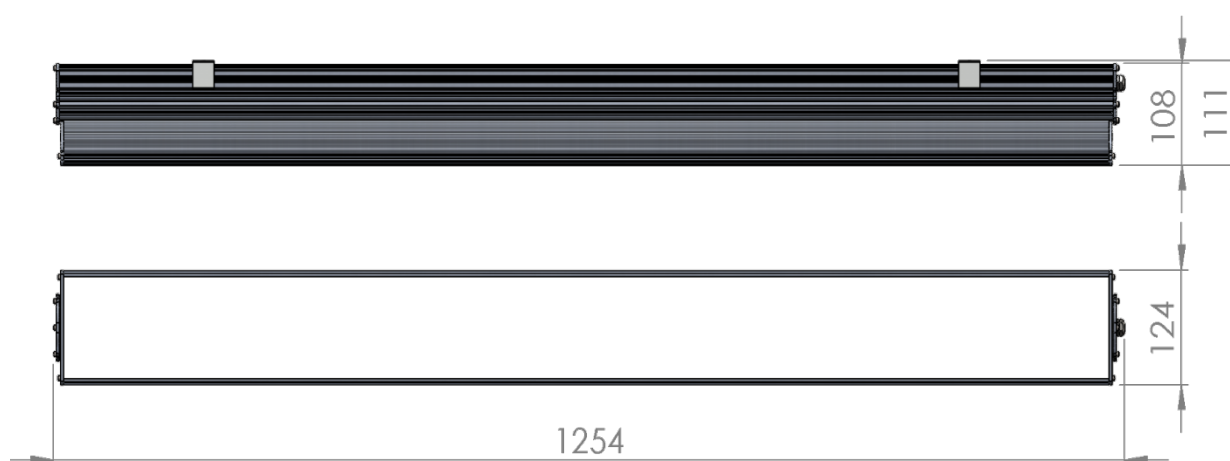

L5 Linear Igor Style

LP-L5-P120-288 IG 830

Art. No 553311293

Luminous flux	8960 lm
Luminaire efficiency	112 lm/W
CRI	> 80
Correlated colour temperature	3000 K
Rated power	80 W
LED	Samsung LM561B
Dimmable	NO
Input current	0.347 A
Working voltage	AC 220-240 V
Ingress protection code	IP33
Mech. impact protection code	-
Working temperature	-30 to +40°C

Service life	100 000 hours at 80% luminous flux
Housing	Aluminium
Diffuser	PMMA
Installation	Surface mounting or suspended on wire/chain
Dimensions – LxWxH	1254x124x111 mm
Weight	-
Mark	CE, RoHS
Origin	EU
Manufacturer	Solar LED Power Ltd.

Dimensional drawing:

Solar LED Power Ltd. is constantly developing and improving its products. The right is reserved to change specifications without prior notification.