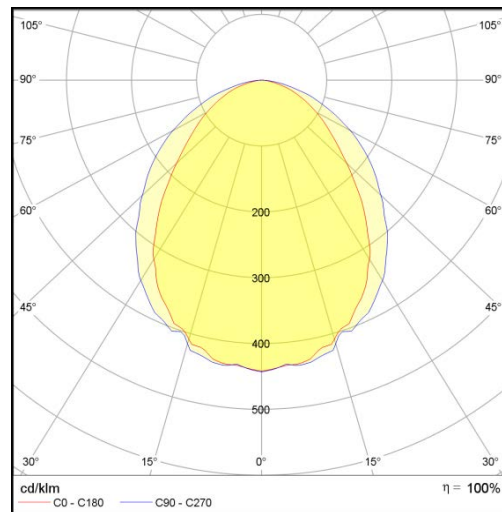

L5 Linear Igor Style

LP-L5-P120-192 IG PWM 850

Art. No 553541292

Luminous flux	7440 lm
Luminaire efficiency	124 lm/W
CRI	> 80
Correlated colour temperature	5000 K
Rated power	60 W
LED	Samsung LM561B
Dimmable	YES - to 10%
Input current	0.26 A
Working voltage	AC 220-240 V
Ingress protection code	IP33
Mech. impact protection code	-
Working temperature	-30 to +40°C

Service life	100 000 hours at 80% luminous flux
Housing	Aluminium
Diffuser	PMMA
Installation	Surface mounting or suspended on wire/chain
Dimensions – LxWxH	1254x124x111 mm
Weight	3.4 kg
Mark	CE, RoHS
Origin	EU
Manufacturer	Solar LED Power Ltd.