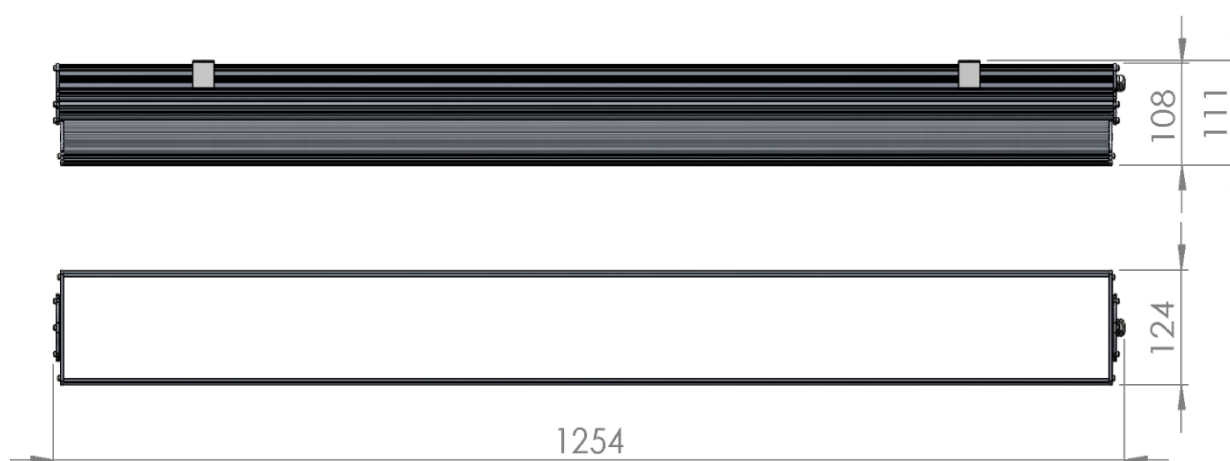

L5 Linear Igor Style

LP-L5-P120-192 IG PWM 850

Art. No 553541292

Luminous flux	7440 lm
Luminaire efficiency	124 lm/W
CRI	> 80
Correlated colour temperature	5000 K
Rated power	60 W
LED	Samsung LM561B
Dimmable	YES - to 10%
Input current	0.26 A
Working voltage	AC 220-240 V
Ingress protection code	IP33
Mech. impact protection code	-
Working temperature	-30 to +40°C

Service life	100 000 hours at 80% luminous flux
Housing	Aluminium
Diffuser	PMMA
Installation	Surface mounting or suspended on wire/chain
Dimensions – LxWxH	1254x124x111 mm
Weight	3.4 kg
Mark	CE, RoHS
Origin	EU
Manufacturer	Solar LED Power Ltd.

Dimensional drawing:

Solar LED Power Ltd. is constantly developing and improving its products. The right is reserved to change specifications without prior notification.