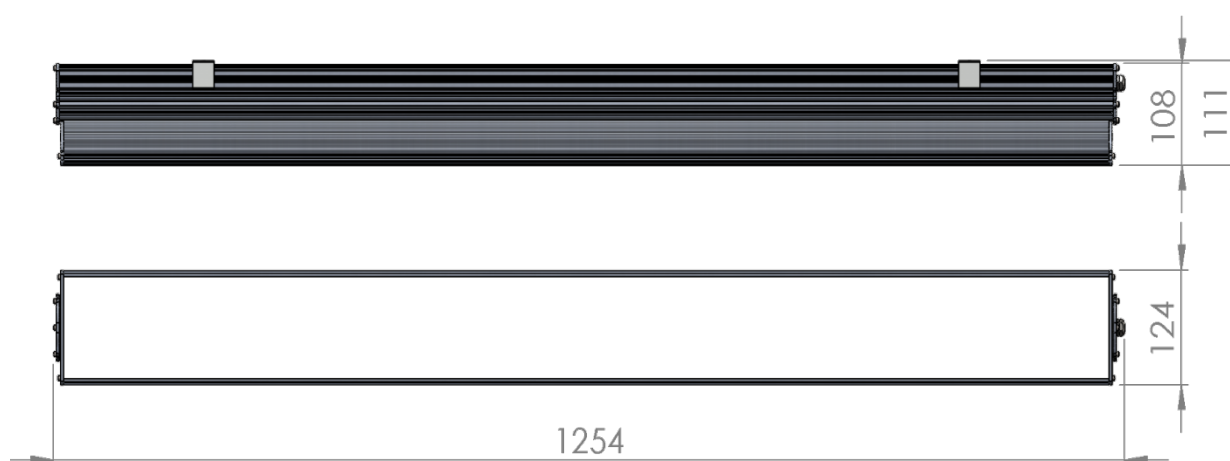

L5 Linear Igor Style

LP-L5-P120-192 IG DALI 850

Art. No 553531289

Luminous flux	7440 lm
Luminaire efficiency	124 lm/W
CRI	> 80
Correlated colour temperature	5000 K
Rated power	60 W
LED	Samsung LM561B
Dimmable	YES - to 1%
Input current	0.26 A
Working voltage	AC 220-240 V
Ingress protection code	IP33
Mech. impact protection code	-
Working temperature	-30 to +40°C

Service life	100 000 hours at 80% luminous flux
Housing	Aluminium
Diffuser	PMMA
Installation	Surface mounting or suspended on wire/chain
Dimensions – LxWxH	1254x124x111 mm
Weight	3.4 kg
Mark	CE, RoHS
Origin	EU
Manufacturer	Solar LED Power Ltd.

Dimensional drawing:

Solar LED Power Ltd. is constantly developing and improving its products. The right is reserved to change specifications without prior notification.