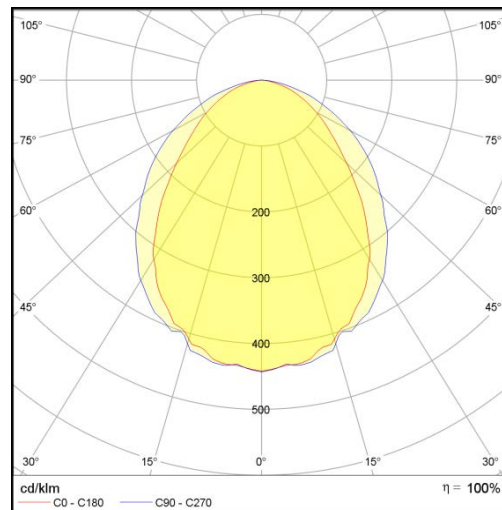

L5 Linear Igor Style

LP-L5-P120-192 IG DALI 840

Art. No 553431288

Luminous flux	7080 lm
Luminaire efficiency	118 lm/W
CRI	> 80
Correlated colour temperature	4000 K
Rated power	60 W
LED	Samsung LM561B
Dimmable	YES - to 1%
Input current	0.26 A
Working voltage	AC 220-240 V
Ingress protection code	IP33
Mech. impact protection code	-
Working temperature	-30 to +40°C

Service life	100 000 hours at 80% luminous flux
Housing	Aluminium
Diffuser	PMMA
Installation	Surface mounting or suspended on wire/chain
Dimensions – LxWxH	1254x124x111 mm
Weight	3.4 kg
Mark	CE, RoHS
Origin	EU
Manufacturer	Solar LED Power Ltd.