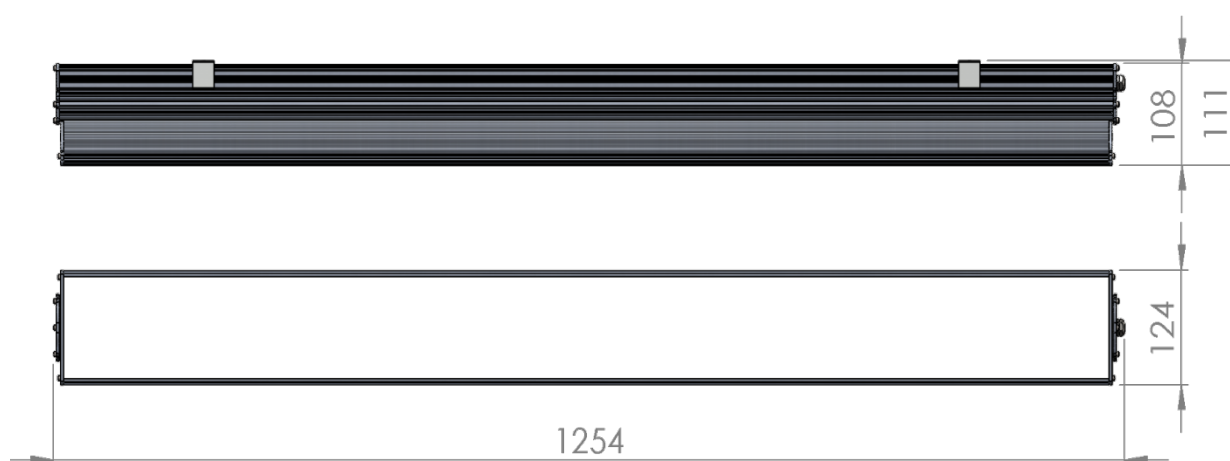

L5 Linear Igor Style

LP-L5-P120-192 IG DALI 840

Art. No 553431288

Luminous flux	7080 lm
Luminaire efficiency	118 lm/W
CRI	> 80
Correlated colour temperature	4000 K
Rated power	60 W
LED	Samsung LM561B
Dimmable	YES - to 1%
Input current	0.26 A
Working voltage	AC 220-240 V
Ingress protection code	IP33
Mech. impact protection code	-
Working temperature	-30 to +40°C

Service life	100 000 hours at 80% luminous flux
Housing	Aluminium
Diffuser	PMMA
Installation	Surface mounting or suspended on wire/chain
Dimensions – LxWxH	1254x124x111 mm
Weight	3.4 kg
Mark	CE, RoHS
Origin	EU
Manufacturer	Solar LED Power Ltd.

Dimensional drawing:

Solar LED Power Ltd. is constantly developing and improving its products. The right is reserved to change specifications without prior notification.