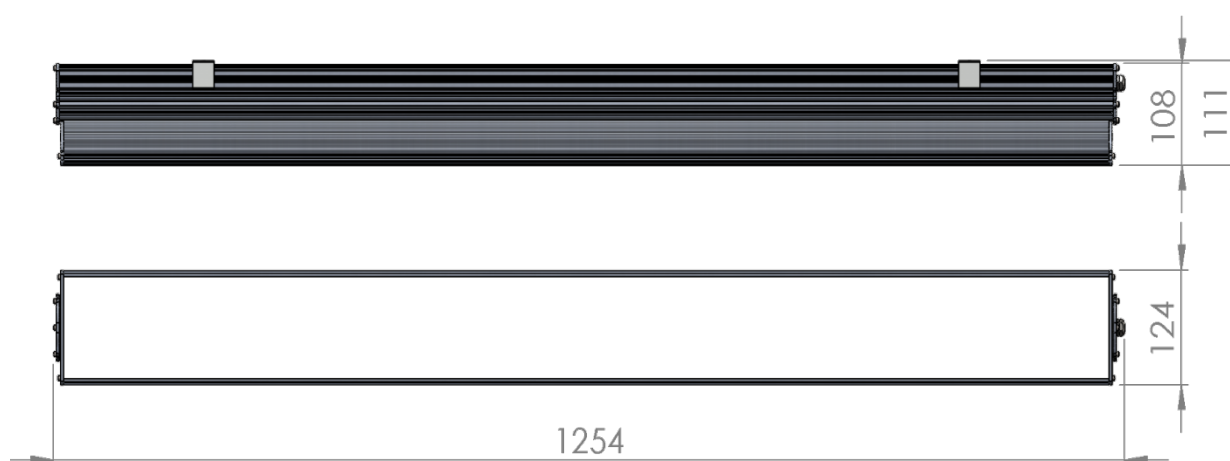

L5 Linear Igor Style

LP-L5-P120-192 IG DALI 830

Art. No 553331287

Luminous flux	6720 lm
Luminaire efficiency	112 lm/W
CRI	> 80
Correlated colour temperature	3000 K
Rated power	60 W
LED	Samsung LM561B
Dimmable	YES - to 1%
Input current	0.26 A
Working voltage	AC 220-240 V
Ingress protection code	IP33
Mech. impact protection code	-
Working temperature	-30 to +40°C

Service life	100 000 hours at 80% luminous flux
Housing	Aluminium
Diffuser	PMMA
Installation	Surface mounting or suspended on wire/chain
Dimensions – LxWxH	1254x124x111 mm
Weight	3.4 kg
Mark	CE, RoHS
Origin	EU
Manufacturer	Solar LED Power Ltd.

Dimensional drawing:

Solar LED Power Ltd. is constantly developing and improving its products. The right is reserved to change specifications without prior notification.