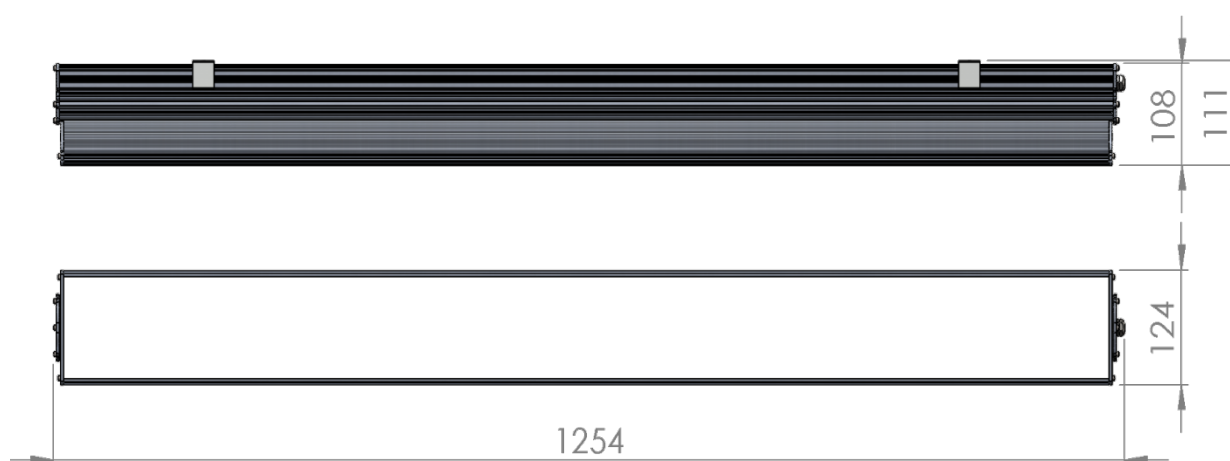

L5 Linear Igor Style

LP-L5-P120-192 IG 850

Art. No 553511286

Luminous flux	7440 lm
Luminaire efficiency	124 lm/W
CRI	> 80
Correlated colour temperature	5000 K
Rated power	60 W
LED	Samsung LM561B
Dimmable	NO
Input current	0.26 A
Working voltage	AC 220-240 V
Ingress protection code	IP33
Mech. impact protection code	-
Working temperature	-30 to +40°C

Service life	100 000 hours at 80% luminous flux
Housing	Aluminium
Diffuser	PMMA
Installation	Surface mounting or suspended on wire/chain
Dimensions – LxWxH	1254x124x111 mm
Weight	3.4 kg
Mark	CE, RoHS
Origin	EU
Manufacturer	Solar LED Power Ltd.

Dimensional drawing:

Solar LED Power Ltd. is constantly developing and improving its products. The right is reserved to change specifications without prior notification.