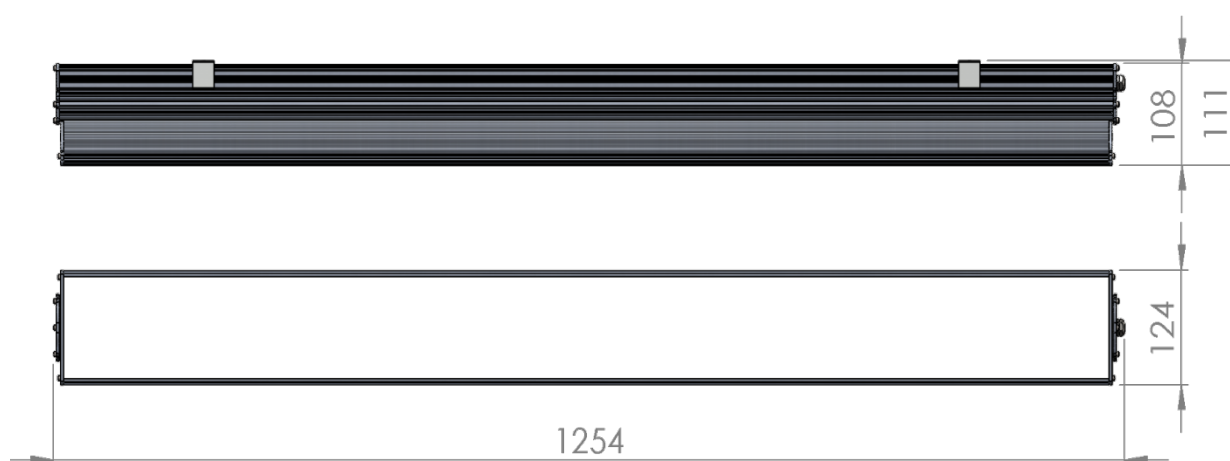

L5 Linear Igor Style

LP-L5-P120-192 IG 840

Art. No 553411285

Luminous flux	7080 lm
Luminaire efficiency	118 lm/W
CRI	> 80
Correlated colour temperature	4000 K
Rated power	60 W
LED	Samsung LM561B
Dimmable	NO
Input current	0.26 A
Working voltage	AC 220-240 V
Ingress protection code	IP33
Mech. impact protection code	-
Working temperature	-30 to +40°C

Service life	100 000 hours at 80% luminous flux
Housing	Aluminium
Diffuser	PMMA
Installation	Surface mounting or suspended on wire/chain
Dimensions – LxWxH	1254x124x111 mm
Weight	3.4 kg
Mark	CE, RoHS
Origin	EU
Manufacturer	Solar LED Power Ltd.

Dimensional drawing:

Solar LED Power Ltd. is constantly developing and improving its products. The right is reserved to change specifications without prior notification.