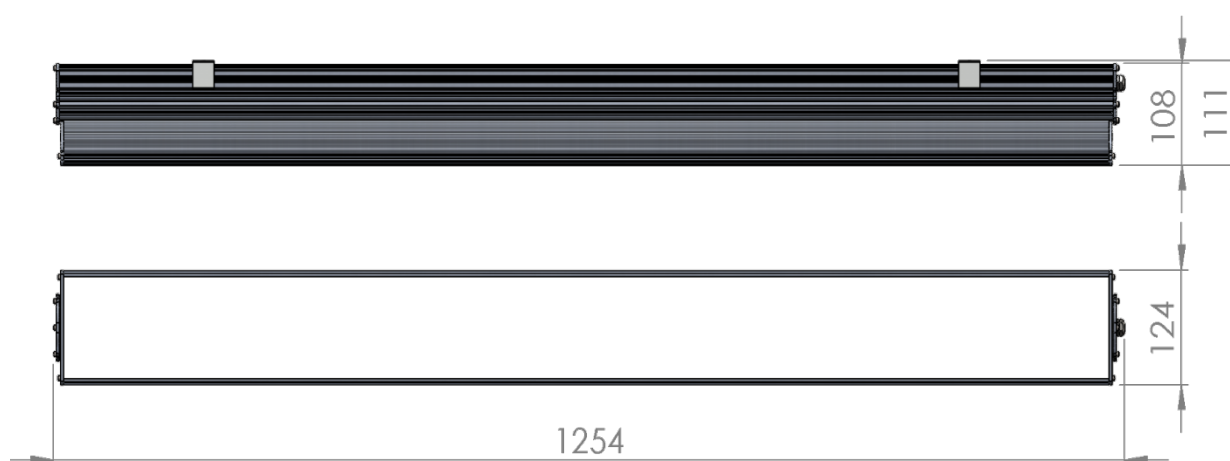

L5 Linear Igor Style

LP-L5-P120-192 IG 830

Art. No 553311284

Luminous flux	6720 lm
Luminaire efficiency	112 lm/W
CRI	> 80
Correlated colour temperature	3000 K
Rated power	60 W
LED	Samsung LM561B
Dimmable	NO
Input current	0.26 A
Working voltage	AC 220-240 V
Ingress protection code	IP33
Mech. impact protection code	-
Working temperature	-30 to +40°C

Service life	100 000 hours at 80% luminous flux
Housing	Aluminium
Diffuser	PMMA
Installation	Surface mounting or suspended on wire/chain
Dimensions – LxWxH	1254x124x111 mm
Weight	3.4 kg
Mark	CE, RoHS
Origin	EU
Manufacturer	Solar LED Power Ltd.

Dimensional drawing:

Solar LED Power Ltd. is constantly developing and improving its products. The right is reserved to change specifications without prior notification.